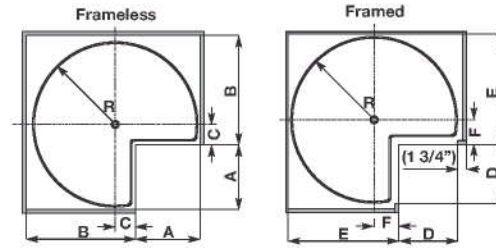

CORNER SPACES

Revolving Three-quarter

- Bearing is pre-mounted and comes ready to install
- Shelf-mounted

Arena Plus Shelf Set

- Entire floor space of shelf can be used
 - Bottom mounted
 - For use behind hinged doors
- Material: Shelf: Melamine; Surround: Steel

Diameter	R	A	B	C	D	E	F	Champagne/ Maple	Chrome/ Maple	Chrome/ White
28"	14"	11 9/16"	17 1/2"	2 15/16"	10 9/16"	18 1/4"	3 11/16"	541.11.852	541.11.152	541.11.252
32"	16 1/8"	12 10/16"	20 3/4"	4"	11 3/8"	21 1/2"	4 3/4"	541.11.853	541.11.153	541.11.253