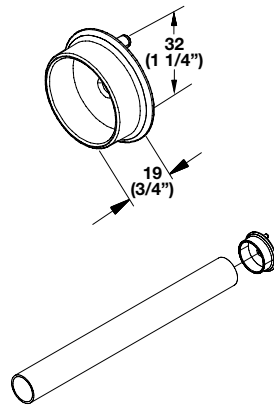

Wardrobe Fittings

Ø 33 mm Round – Synergy Elite Collection

Elite Wardrobe Rail, round with protective insert on top
 Ø 33 mm (1 5/16") x 2438 mm (8') length
 Material: aluminum, anodized; Insert: plastic, clear

Finish	Item No.
polished chrome	801.42.240
matt nickel	801.42.640
brass polished	801.42.840
dark oil-rubbed bronze	801.42.140

Elite Wardrobe Rail Support

- Unique two-part design allows the support to fully surround the tube ends
- Connect the wedge shaped brackets into line bore holes and side supports onto the end of the tube, then side supports onto the wedge shaped brackets
- With two pins for 5 mm holes
- 32 mm (1 1/4") spacing with an additional screw hole for side panel mounting

Material: zinc-plated

Finish	Item No.
polished chrome	803.39.210
matt nickel	803.39.610
brass polished	803.39.810
dark oil-rubbed bronze	803.39.110

Elite Wardrobe Rail, round, with protective insert on top, with supports
 Ø 33 mm, (1 5/16")
 Material: aluminum, anodized

Length	Polished	Matt	Brass	Dark Oil-Rubbed
	Chrome	Nickel	Polished	Bronze
451 (17 3/4")	801.42.255	801.42.655	801.42.855	801.42.155
603 (23 3/4")	801.42.256	801.42.656	801.42.856	801.42.156
756 (29 3/4")	801.42.257	801.42.657	801.42.857	801.42.157
908 (35 3/4")	801.42.258	801.42.658	801.42.858	801.42.158
1217 (47 15/16")	801.42.259	801.42.659	801.42.859	801.42.159