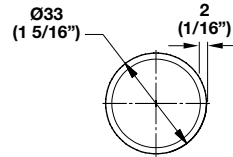

Wardrobe Fittings

Ø 33 mm Round – Synergy Elite Collection

Elite Wardrobe Rail, round with protective insert on top
 Ø 33 mm (1 5/16") x 2438 mm (8') length
 Material: aluminum, anodized; Insert: plastic, clear

Finish	Item No.
polished chrome	801.42.240
matt nickel	801.42.640
brass polished	801.42.840
dark oil-rubbed bronze	801.42.140

Elite Wardrobe Rail Support

- Unique two-part design allows the support to fully surround the tube ends
- Connect the wedge shaped brackets into line bore holes and side supports onto the end of the tube, then side supports onto the wedge shaped brackets
- With two pins for 5 mm holes
- 32 mm (1 1/4") spacing with an additional screw hole for side panel mounting

Material: zinc-plated

Finish	Item No.
polished chrome	803.39.210
matt nickel	803.39.610
brass polished	803.39.810
dark oil-rubbed bronze	803.39.110

Elite Wardrobe Rail, round, with protective insert on top, with supports
 Ø 33 mm, (1 5/16")
 Material: aluminum, anodized

Length	Polished	Matt	Brass	Dark Oil-Rubbed
	Chrome	Nickel	Polished	Bronze
451 (17 3/4")	801.42.255	801.42.655	801.42.855	801.42.155
603 (23 3/4")	801.42.256	801.42.656	801.42.856	801.42.156
756 (29 3/4")	801.42.257	801.42.657	801.42.857	801.42.157
908 (35 3/4")	801.42.258	801.42.658	801.42.858	801.42.158
1217 (47 15/16")	801.42.259	801.42.659	801.42.859	801.42.159