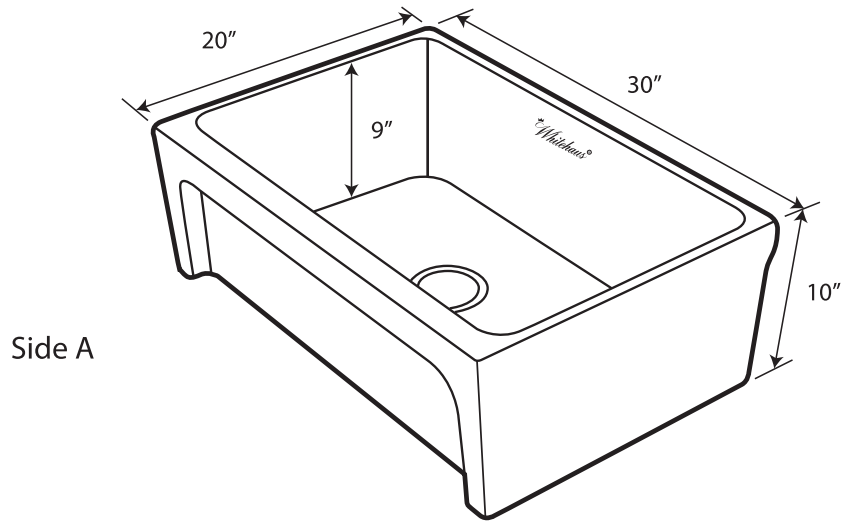

WHQ5530

As Whitehaus Collection® Farmhaus Fireclay Sinks are individually handmade, sink sizes can vary and all dimensions are approximate. We strongly recommend that your sink be supplied to your cabinetmaker prior to the fabrication of your kitchen cabinets and countertops. Cutouts are not to be made until they are checked against your sink. Whitehaus Collection® recommends the use of a protective grid in the bottom of the sink to avoid potential scuffing from heavy-duty cookware.