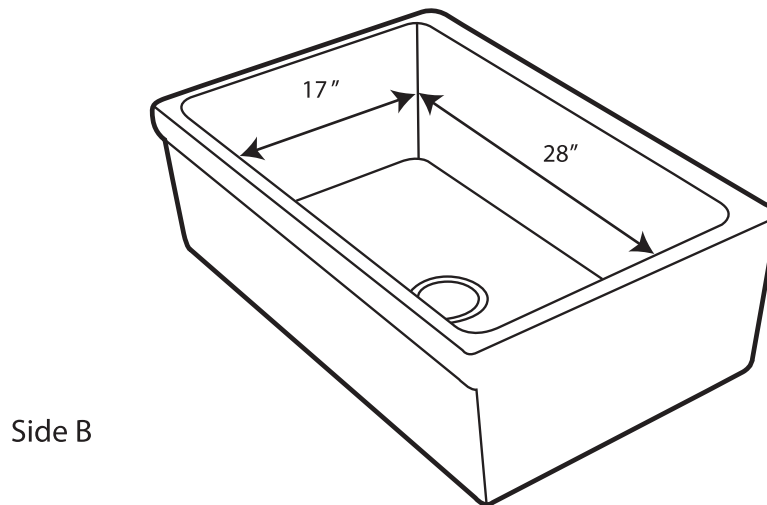

WHQ5530

As Whitehaus Collection® Farmhaus Fireclay Sinks are individually handmade, sink sizes can vary and all dimensions are approximate. We strongly recommend that your sink be supplied to your cabinetmaker prior to the fabrication of your kitchen cabinets and countertops. Cutouts are not to be made until they are checked against your sink. Whitehaus Collection® recommends the use of a protective grid in the bottom of the sink to avoid potential scuffing from heavy-duty cookware.