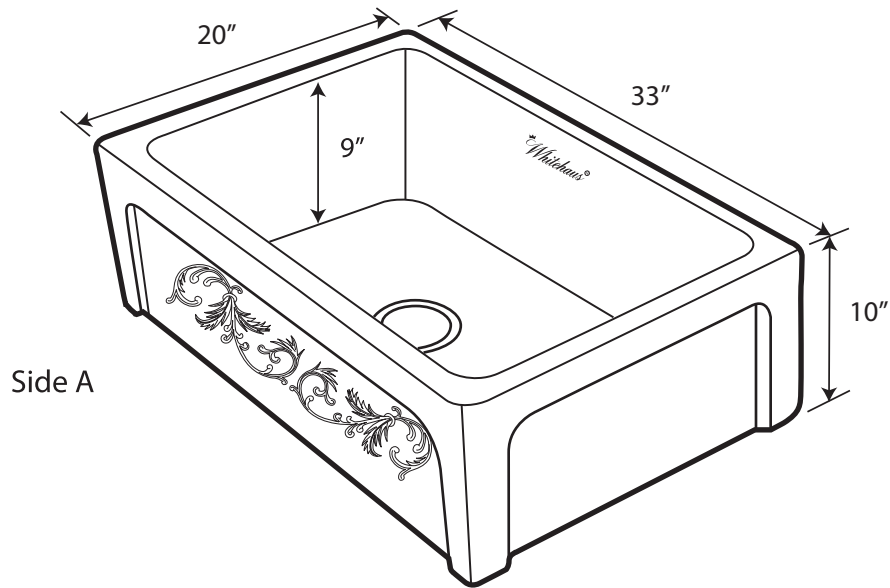

## WHSIV3333

As Whitehaus Collection® Farmhaus Fireclay Sinks are individually handmade, sink sizes can vary and all dimensions are approximate. We strongly recommend that your sink be supplied to your cabinetmaker prior to the fabrication of your kitchen cabinets and countertops. Cutouts are not to be made until they are checked against your sink. Whitehaus Collection® recommends the use of a protective grid in the bottom of the sink to avoid potential scuffing from heavy-duty cookware.