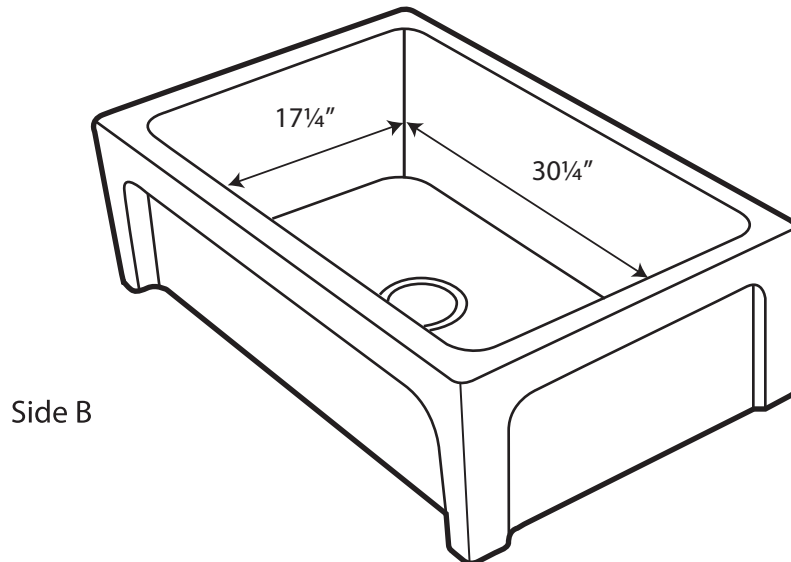

## WHSIV3333

As Whitehaus Collection® Farmhaus Fireclay Sinks are individually handmade, sink sizes can vary and all dimensions are approximate. We strongly recommend that your sink be supplied to your cabinetmaker prior to the fabrication of your kitchen cabinets and countertops. Cutouts are not to be made until they are checked against your sink. Whitehaus Collection® recommends the use of a protective grid in the bottom of the sink to avoid potential scuffing from heavy-duty cookware.