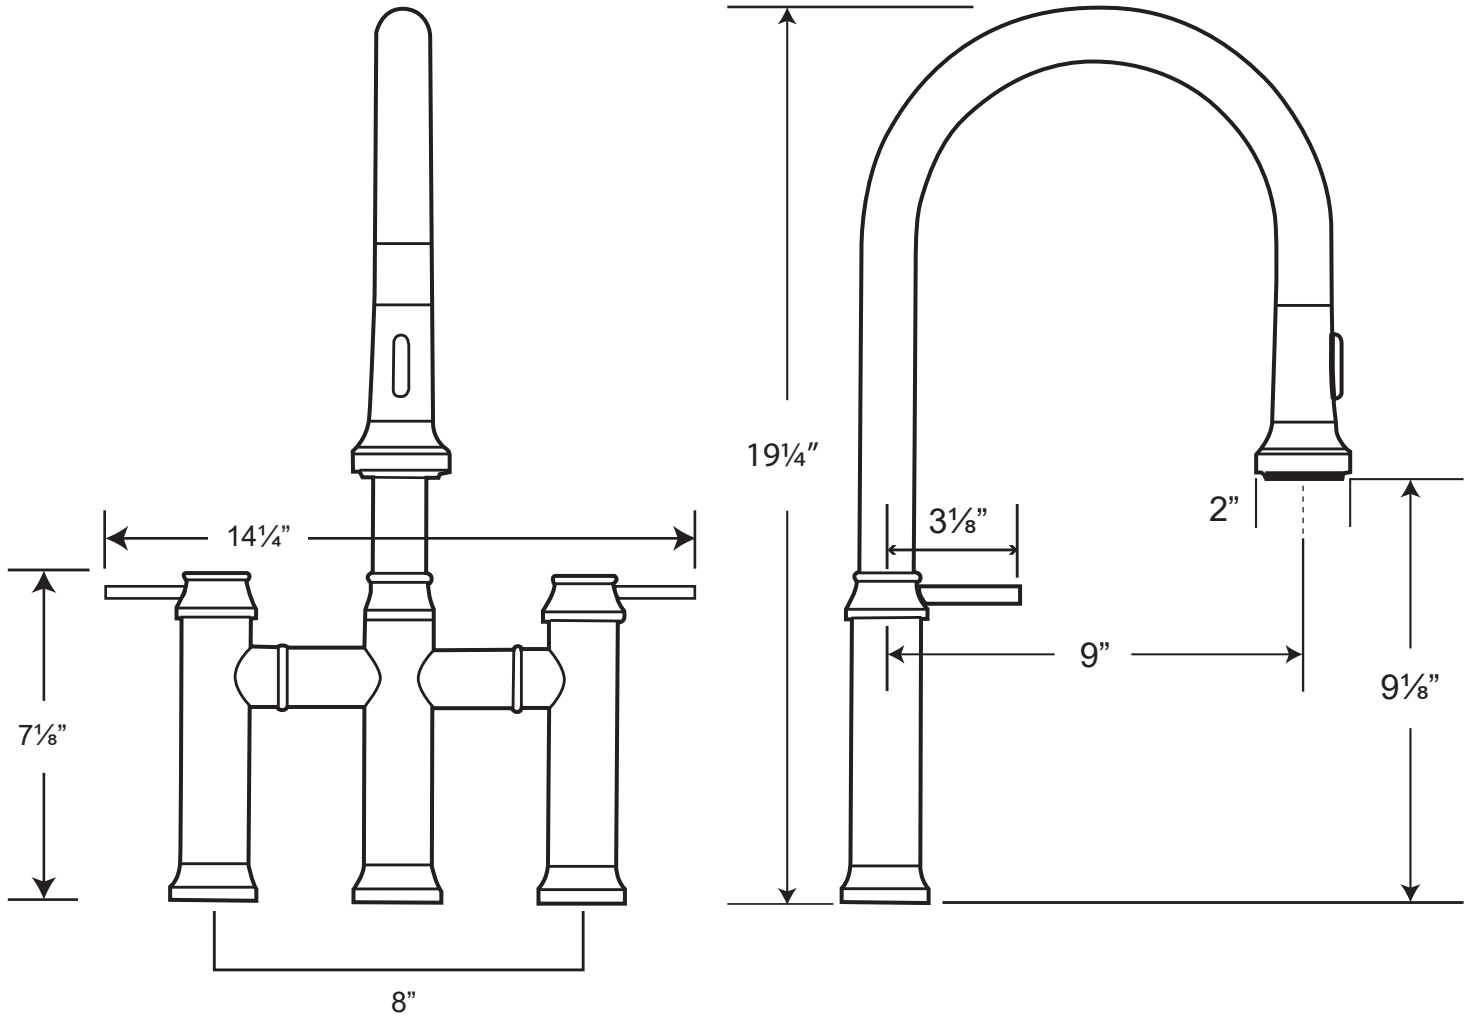

 Whitehaus®

WHS6900-PDK

LIVE WITH STYLE!

 **kitchensource.com**

 1.800.667.8721