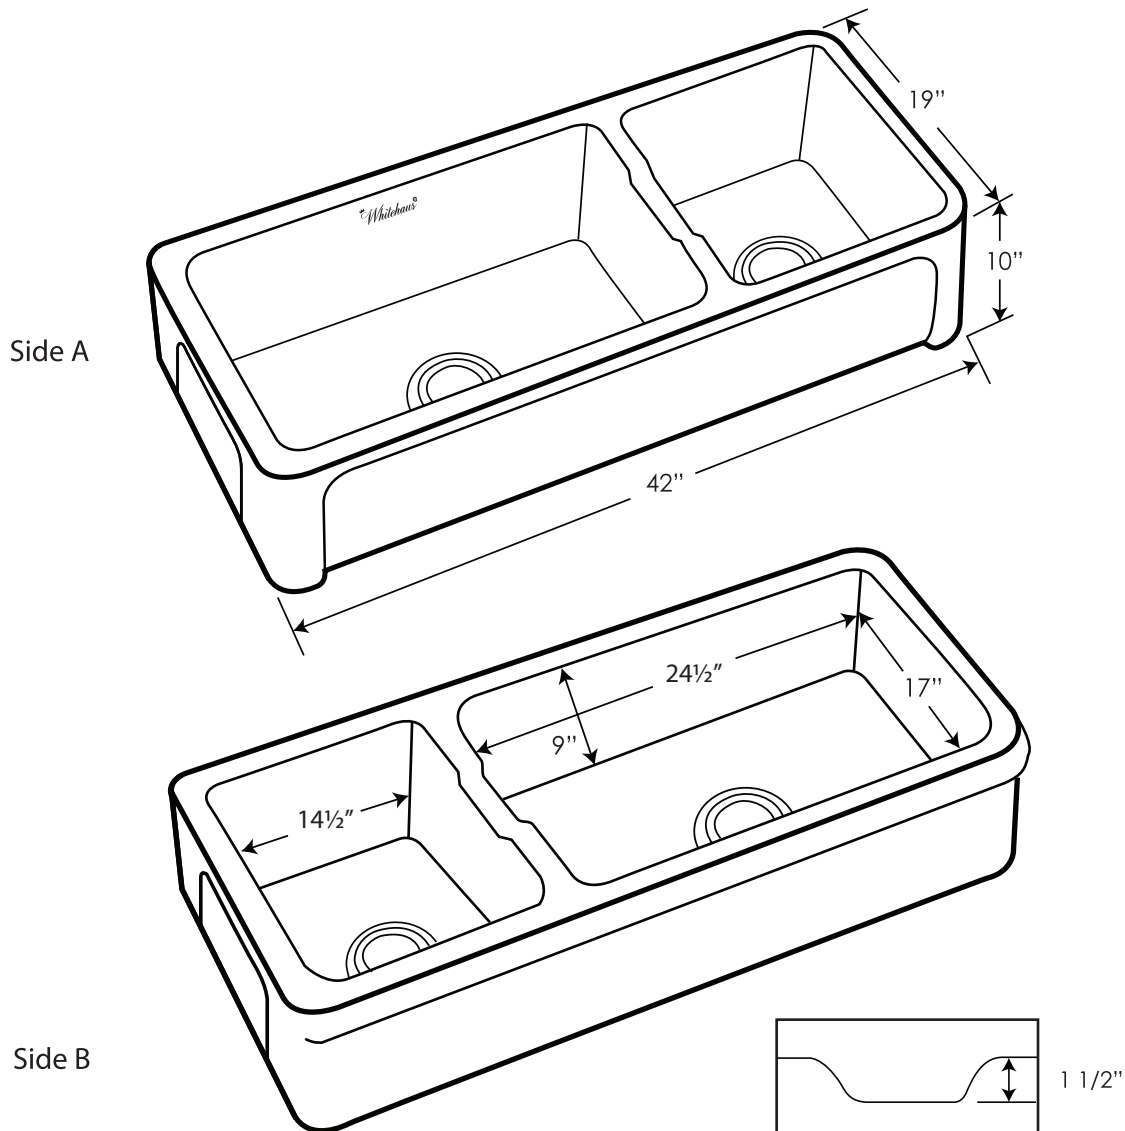

## WHQDB5542

As Whitehaus Collection® Farmhaus Fireclay Sinks are individually handmade, sink sizes can vary and all dimensions are approximate. We strongly recommend that your sink be supplied to your cabinetmaker prior to the fabrication of your kitchen cabinets and countertops. Cutouts are not to be made until they are checked against your sink. Whitehaus Collection® recommends the use of a protective grid in the bottom of the sink to avoid potential scuffing from heavy-duty cookware.