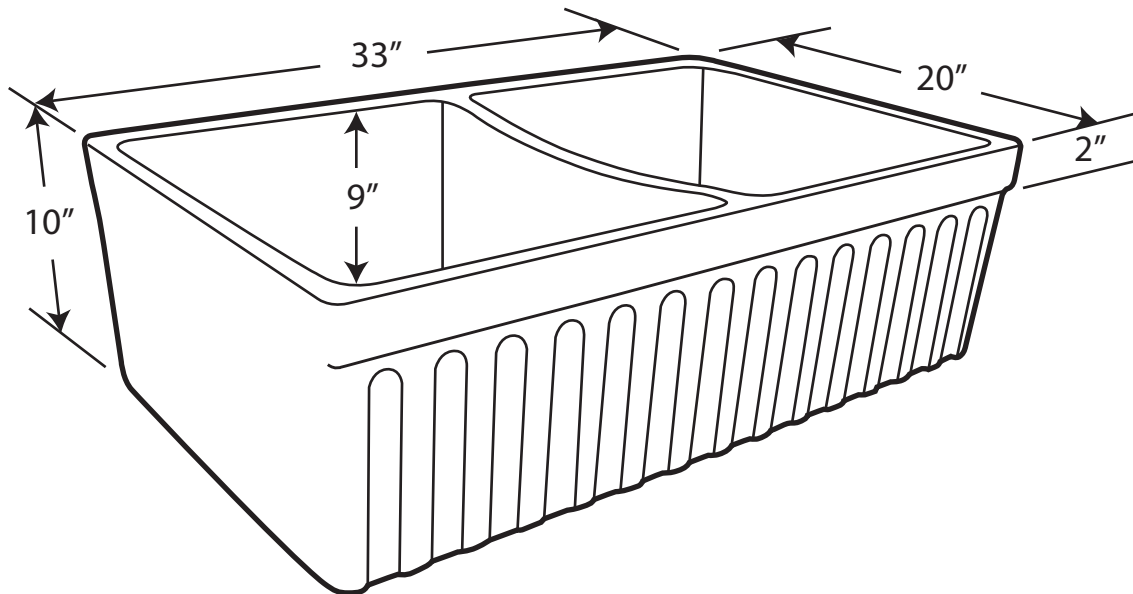

 Whitehaus®

WHQDB332

As Whitehaus Collection® Farmhaus Fireclay Sinks are individually handmade, sink sizes can vary and all dimensions are approximate. We strongly recommend that your sink be supplied to your cabinet-maker prior to the fabrication of your kitchen cabinets and countertops. Cutouts are not to be made until they are checked against your sink. Whitehaus Collection® recommends the use of a protective grid in the bottom of the sink to avoid potential scuffing from heavy-duty cookware.