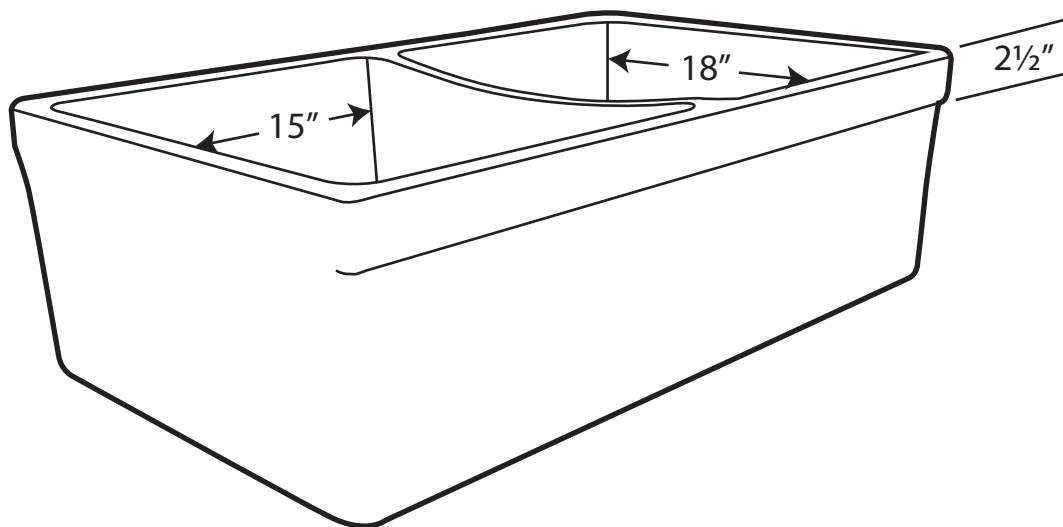

 Whitehaus®

WHQDB332

As Whitehaus Collection® Farmhaus Fireclay Sinks are individually handmade, sink sizes can vary and all dimensions are approximate. We strongly recommend that your sink be supplied to your cabinet-maker prior to the fabrication of your kitchen cabinets and countertops. Cutouts are not to be made until they are checked against your sink. Whitehaus Collection® recommends the use of a protective grid in the bottom of the sink to avoid potential scuffing from heavy-duty cookware.