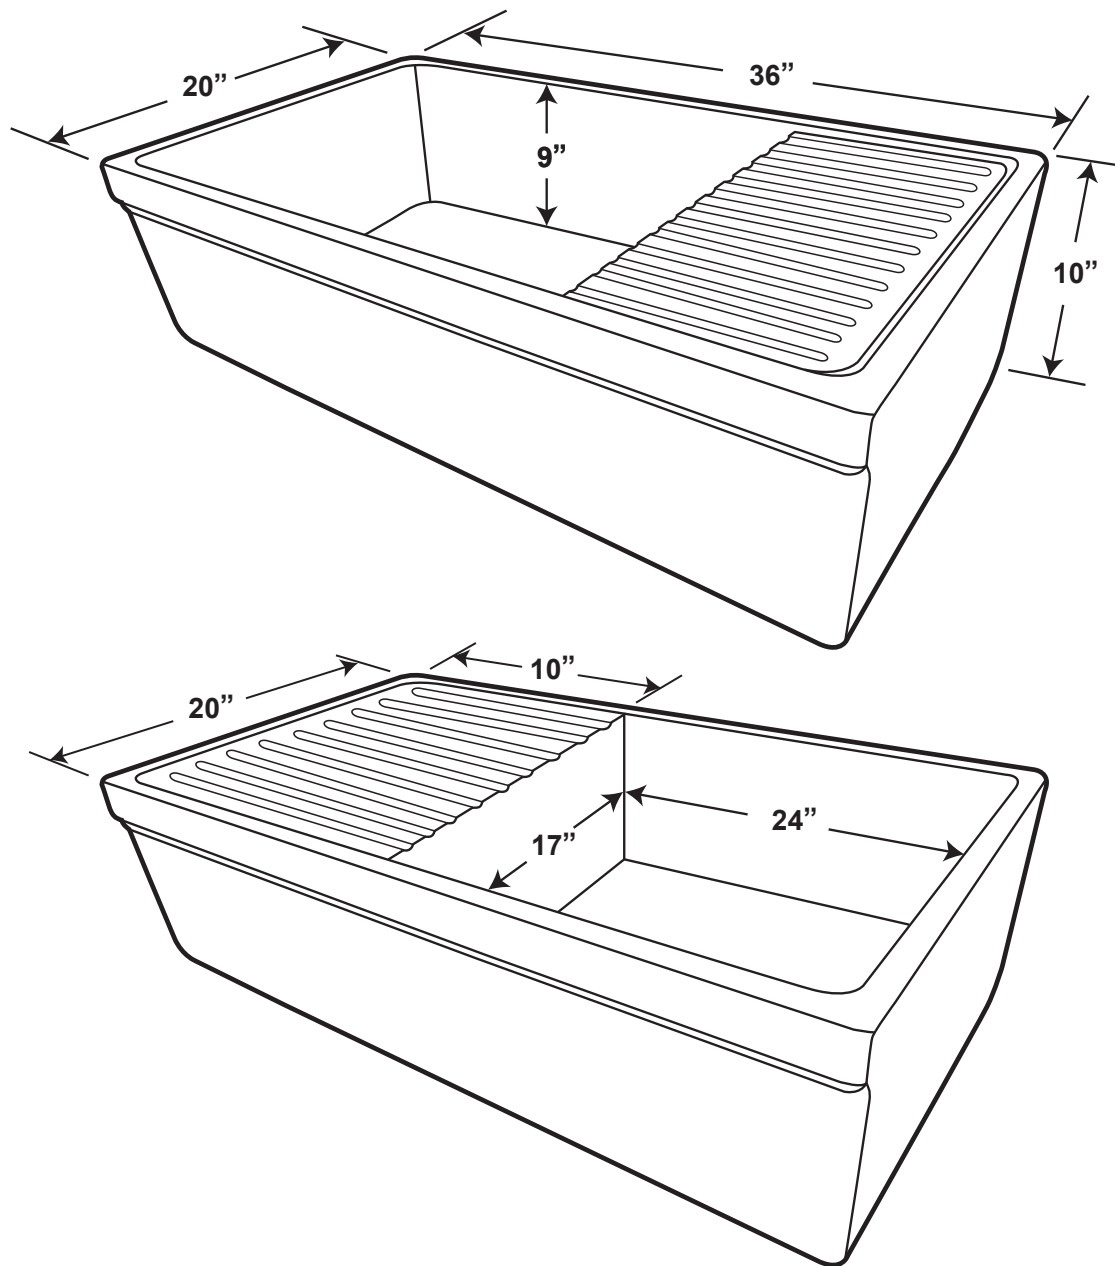

 Whitehaus®

WHQD540

As Whitehaus Collection® Farmhaus Fireclay Sinks are individually handmade, sink sizes can vary and all dimensions are approximate. We strongly recommend that your sink be supplied to your cabinetmaker prior to the fabrication of your kitchen cabinets and countertops. Cutouts are not to be made until they are checked against your sink. Whitehaus Collection® recommends the use of a protective grid in the bottom of the sink to avoid potential scuffing from heavy-duty cookware.