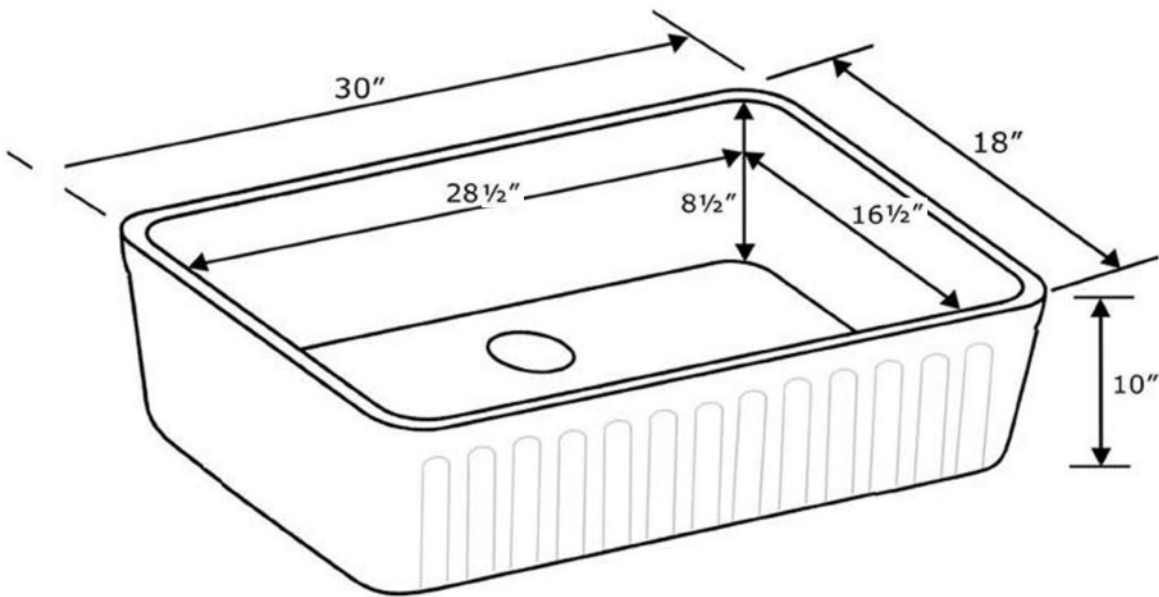

 Whitehaus®

**WHFLGO3018**

\* Farmhaus Fireclay sinks may have slight variations in size - We recommend that the sink be on site when cabinets are being ordered or manufactured.

**LIVE WITH STYLE!**

 **kitchensource.com**