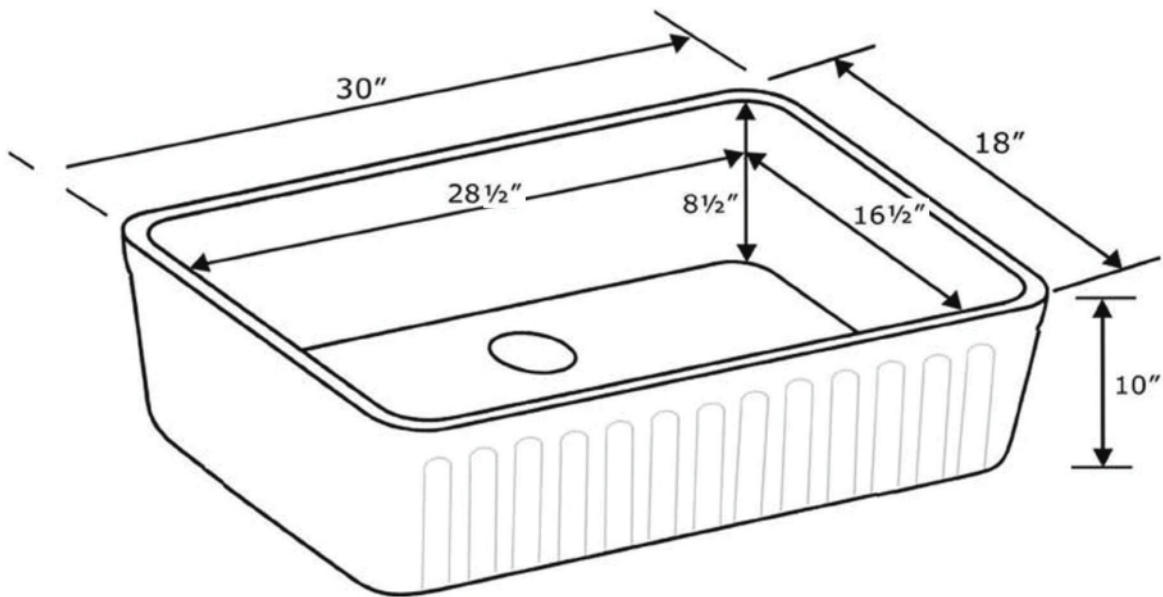

 Whitehaus®

**WHFLGO3018**

As Whitehaus Collection® Farmhaus Fireclay Sinks are individually handmade, sink sizes can vary and all dimensions are approximate. We strongly recommend that your sink be supplied to your cabinetmaker prior to the fabrication of your kitchen cabinets and countertops. Cutouts are not to be made until they are checked against your sink. Whitehaus Collection® recommends the use of a protective grid in the bottom of the sink to avoid potential scuffing from heavy-duty cookware.