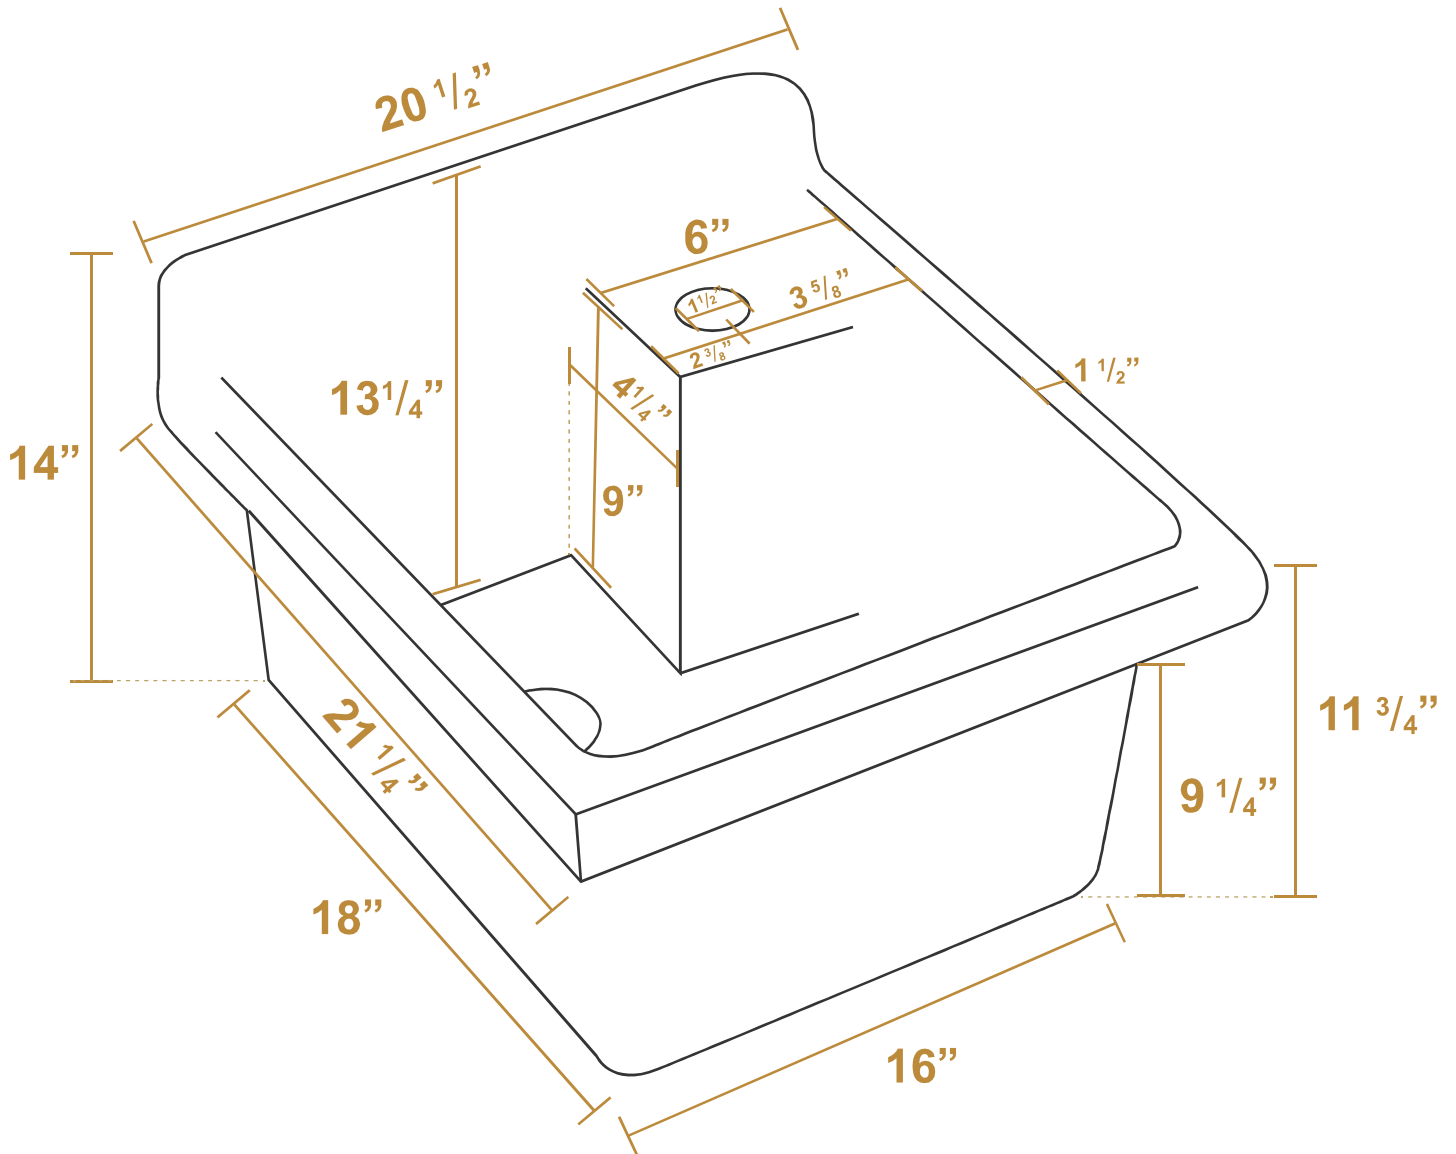

 Whitehaus®

**WH474-53**

LIVE WITH STYLE!

 **kitchensource.com**

 1.800.667.8721