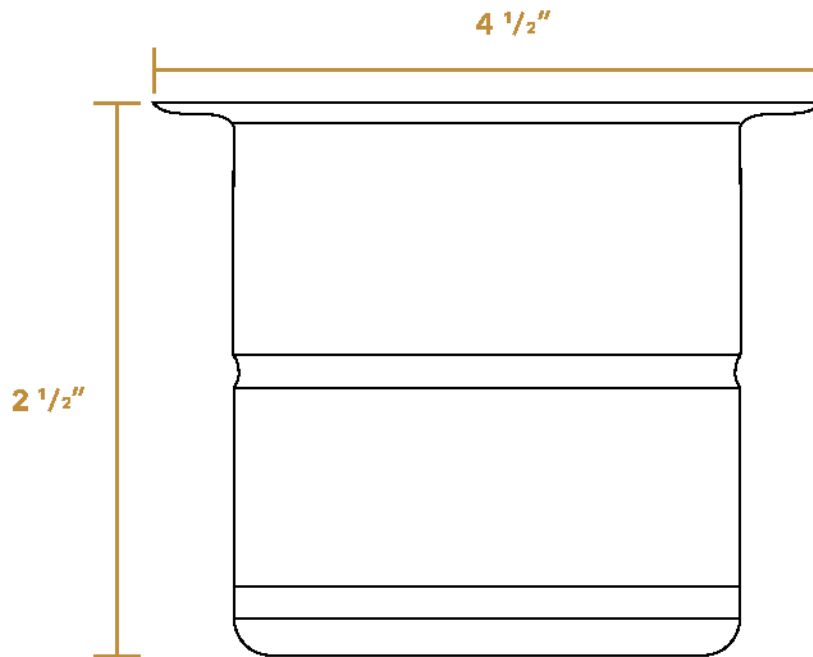

WH202

LIVE WITH STYLE!

 **kitchensource.com**

 1.800.667.8721