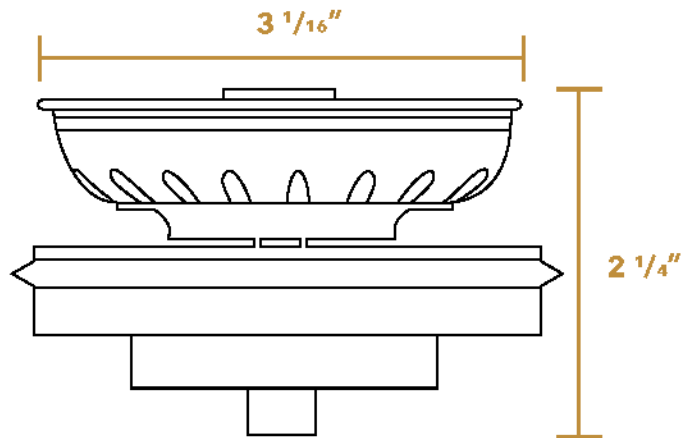

WH202

LIVE WITH STYLE!

 **kitchensource.com**

 1.800.667.8721