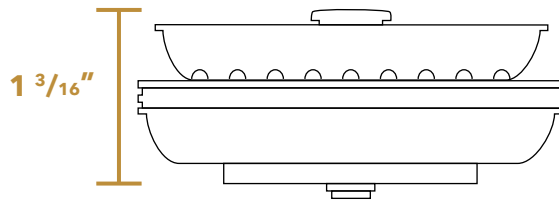

 Whitehaus®

**WH200**

LIVE WITH STYLE!

 kitchensource.com

 1.800.667.8721