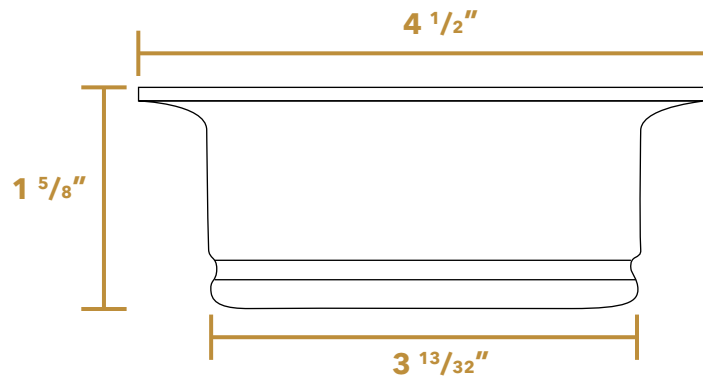

 Whitehaus®

**WH200**

LIVE WITH STYLE!

 kitchensource.com

 1.800.667.8721