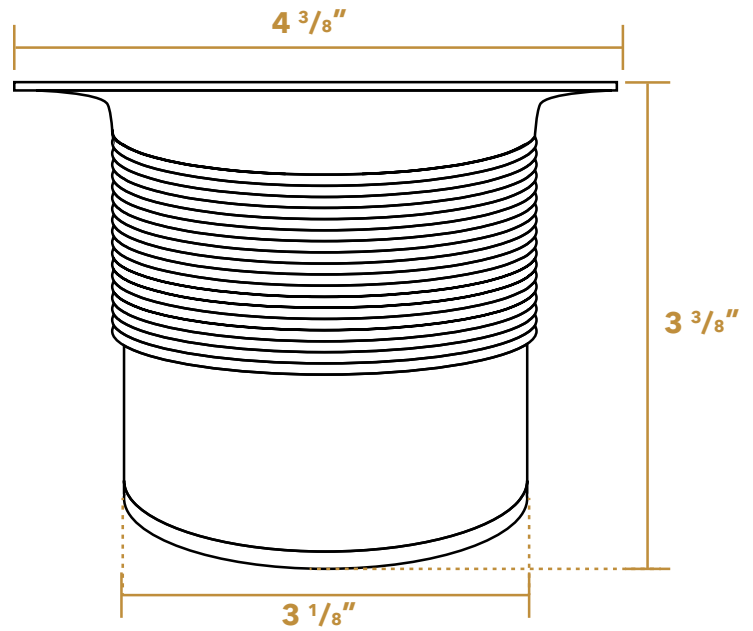

WH007EXT

TOP

SIDE

LIVE WITH STYLE!

 [kitchensource.com](https://www.kitchensource.com)

1.800.667.8721