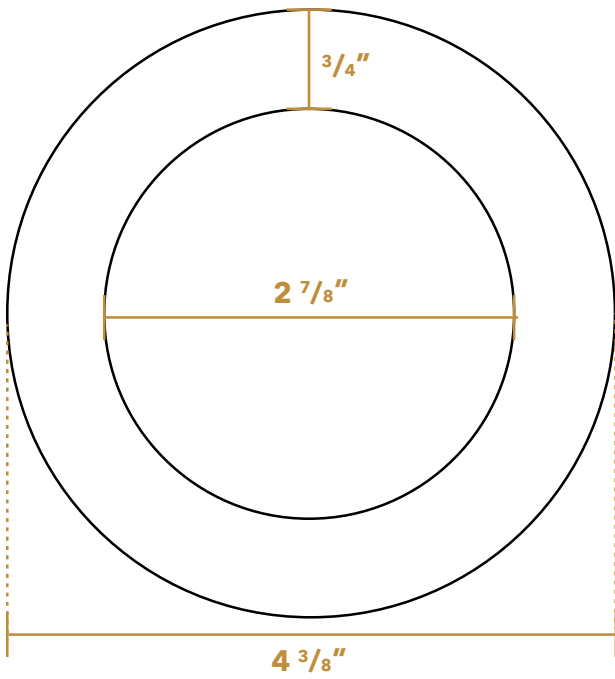

WH007EXT

TOP

SIDE

LIVE WITH STYLE!

 [kitchensource.com](https://www.kitchensource.com)

1.800.667.8721