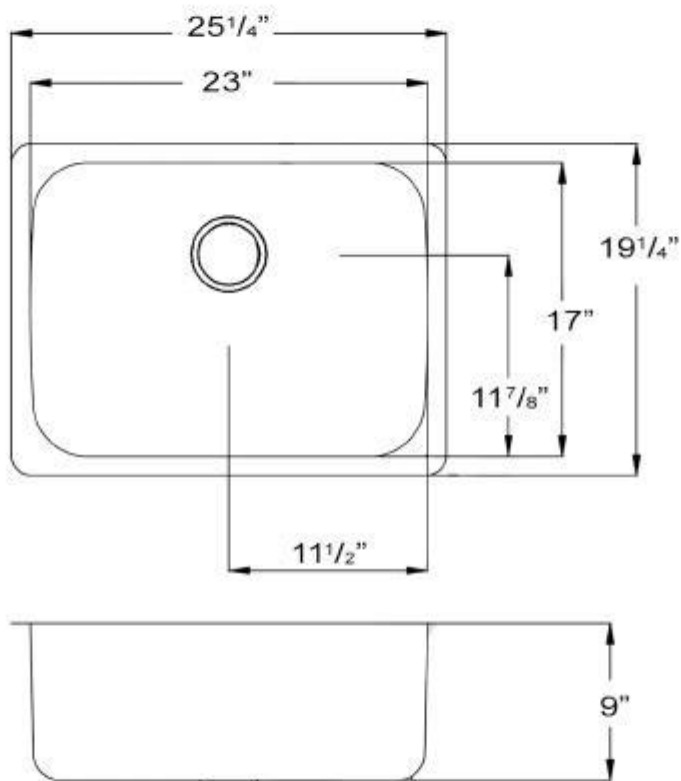

WHITEHAUS®
COLLECTION
A Collection of Fine Products

whitehauscollection.com

WHNU2519

an *Sefa*Co. Store
1-877-275-9111