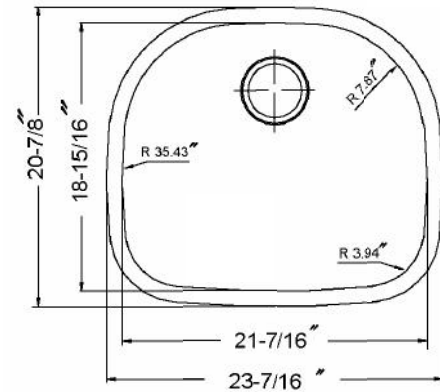

**ESTON SERIES**

**Undermount Single Bowl  
Model STS-1400**

STS-1400

**FEATURES**

- Premium grade T-304 stainless steel
- 9" depth • 18 gauge
- StoneGuard™ undercoating over Super-Silencer pad
- Lustrous satin with highlighted rim
- Fits 30" sink base • 3-1/2" drain opening
- Supplied with cutout template, fasteners and instructions
- Complies with ASME A112.19.3-2000, UPC®
- 10 year Warranty

**OPTIONAL ACCESSORIES**

- Bottom Grid: BG-2400
- Cutting Board : CB-2400
- Rinsing Basket: RB-2400
- Strainer: 190-9180

OVERALL DIMENSIONS	EACH BOWL	CUTOUT SIZE	PACKAGING*	WEIGHT*
23-7/16" x 20-7/8"	21-7/16" x 18-15/16"	See Template	1/16/20 pcs.	17/310/330 lbs.

\*Standard packaging: Single boxed /Pallet of single boxed/Pallet of bulk pack.  
All dimensions are in inches. Specifications subject to change without notice.

Project/Job name \_\_\_\_\_

Architect/Engineer \_\_\_\_\_