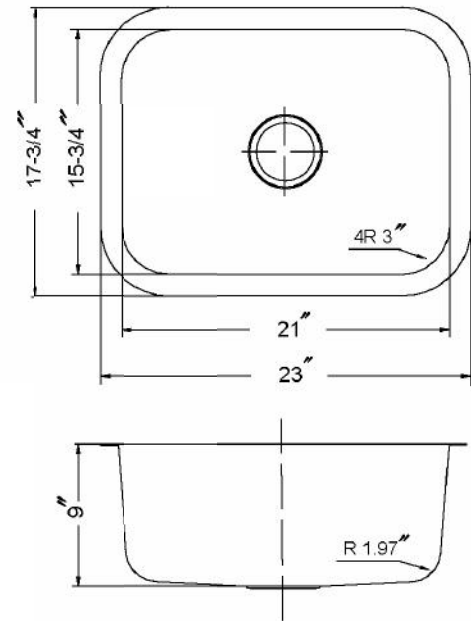

ESTON SERIES

**Undermount Single Bowl
Model STS-1300**

STS-1300

FEATURES

- Premium grade T-304 stainless steel
- 9" depth • 18 gauge
- StoneGuard™ undercoating over Super-Silencer pad
- Lustrous satin with highlighted rim
- Fits 30" sink base • 3-1/2" drain opening
- Supplied with cutout template, fasteners and instructions
- Complies with ASME A112.19.3-2000, UPC®
- 10 year Warranty

OPTIONAL ACCESSORIES

- Bottom Grid: BG-2500
- Cutting Board : CB-2500
- Rinsing Basket: RB-2500
- Strainer: 190-9180

OVERALL DIMENSIONS	EACH BOWL	CUTOUT SIZE	PACKAGING*	WEIGHT*
23" x 17-3/4"	21" x 15-3/4"	See Template	1/16/20 pcs.	13/240/250 lbs.

*Standard packaging: Single boxed /Pallet of single boxed/Pallet of bulk pack.
All dimensions are in inches. Specifications subject to change without notice.

Project/Job name _____

Architect/Engineer _____