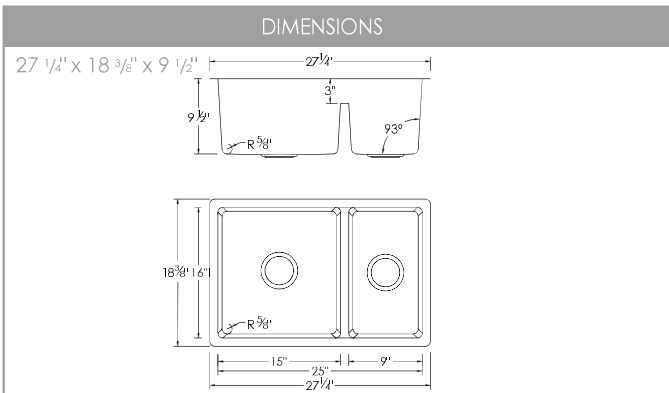

NORQUAY S-827

ÉVIER DE CUISINE À DOUBLE CUVE 60/40
EN GRANIT COMPOSITE

ACCESSOIRES INCLUS

ST-01
CRÉPINES

ACCESSOIRES RECOMMANDÉS

A-02 ÉGOUTTOIR
A-900DG SÉCHOIR
A-904 PLANCHE À DÉCOUPER
A-910 PLATEAU DE SERVICE
A-913 PLANCHE À DÉCOUPER
A-911 PANIER
A-916BK TAPIS DE SÉCHAGE
S-01N DISTRIBUTEUR DE SAVON

COULEUR DE SURFACE

BLANC (H)   GRIS (L)   NOIR (N)

PROFILÉ D'ANGLE

RAYON 15mm

RÉSISTANT À LA CHALEUR

RÉSISTANT À LA CHALEUR
Jusqu'à 530°F

PROFONDEUR DE LA CUVE

9 1/2" DOUBLE CUVE

OPTIONS D'INSTALLATION

SOUS LE COMPTOIR   ENCASTRÉ

MATÉRIEL

Fabriqué à 80 % de quartz et à 20 % de résine acrylique, ce composite spécial durci est très résistant aux taches, aux rayures, à la chaleur et aux bosses, et est également extrêmement facile à nettoyer et à entretenir.

80% Quartz
20% Résine acrylique

DIMENSIONS DU PRODUIT

Dimensions Hors Tout	27 1/4" x 18 3/8" x 9 1/2"
Dimensions Intérieures	25" x 16" x 9 1/2"
Cuve Gauche	15" x 16" x 9 1/2"
Cuve Droite	9" x 16" x 9 1/2"
Taille d'ouverture du Drain	3 1/2"

DIMENSION DE L'ORIFICE DU DRAIN

3 1/2"

CRÉPINES STANDARD

1 1/2"

TAILLE DE L'ARMOIRE

27 3/4"

TAILLE MINIMALE DE CAISSON INTERNE

ÉLIMINATION DES DÉCHETS

Les éviers Stylish® possèdent une ouverture de siphon de 3 1/2" pouvant s'adapter à n'importe quel dispositif d'élimination des déchets. La structure de l'évier est bien conçue pour apporter tous les dispositifs d'élimination des déchets.

GARANTIE

Ce produit est couvert par une garantie à vie limitée. Consultez notre site internet pour obtenir tous les détails.

ENTRETIEN

Appliquez de l'eau chaude et quelques gouttes de savon à vaisselle doux.

Frottez l'évier à l'aide de l'éponge.

Après avoir soigneusement nettoyé l'évier, rincez-le et séchez-le à l'aide d'un chiffon doux.

Facultatif : vous pouvez utiliser une petite quantité d'huile minérale pour redonner de l'éclat à votre évier.

CONÇU AU CANADA
DESIGNED IN CANADA

NORMES CONFORMES

Conçu au Canada qui répond aux normes de plomberie les plus élevées pour Amérique du Nord.