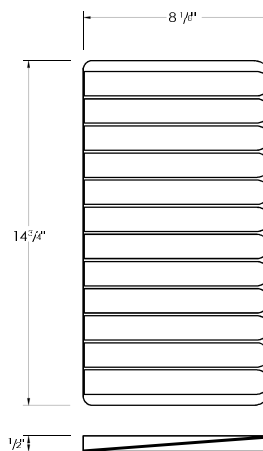

SILICONE BPA-FREE

PRODUCT DIMENSIONS

Length (L)	14 3/4"
Width (W)	8 1/8"
Thickness (T)	1/2"

STRONG AND STABLE

HOLDS HEAVY ITEMS WITHOUT BENDING

100% FOOD-SAFE

COATING PROVIDES A SAFE SURFACE FOR HANDLING PRODUCE

## DIMENSIONS

## DIMENSIONS DU PRODUIT

Longueur (L)	14 3/4"
Largeur (l)	8 1/8"
Épaisseur (E)	1/2"