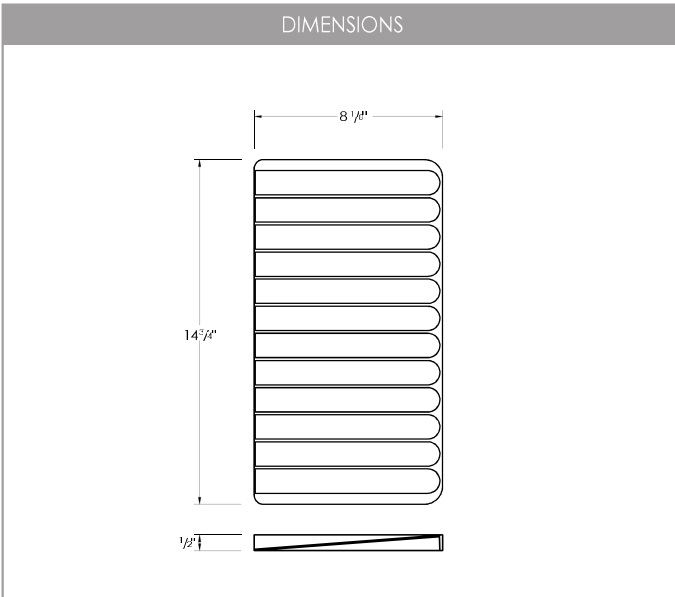

SILICONE DRYING MAT

A-916

SILICONE BPA-FREE

COLOURS

DARK GRAY (DG)

BLACK (BK)

SAVER SPACE

EASY STORAGE

EASY TO CLEAN

SIMPLY RINSE IT OFF RIGHT IN THE SINK

HEAT RESISTANT

GREAT FOR HOLDING HOT POTS OR BAKING SHEETS COMING FROM THE OVEN

VERSATILE

MULTI-FUNCTIONAL WORKSPACE FOR DRIP-DRYING DISHES AND WASHING PRODUCE

MATERIAL

SILICONE BPA-FREE

PRODUCT DIMENSIONS

Length (L)	14 3/4"
Width (W)	8 1/8"
Thickness (T)	1/2"

STRONG AND STABLE

HOLDS HEAVY ITEMS WITHOUT BENDING

100% FOOD-SAFE

COATING PROVIDES A SAFE SURFACE FOR HANDLING PRODUCE

PRODUCT CARE

To clean a drying mat:

1. Hand wash your drying mat under warm water and scrub it with a sponge.
2. This product is dishwasher safe.
3. Dry with a cloth or towel.

PERFECT MATCH

A-916DG
DRYING MAT

A-02
COLANDER

A-900DG
DRYING RACK

A-916BK
DRYING MAT

A-911
ADJUSTABLE BASKET

A-900BK
DRYING RACK