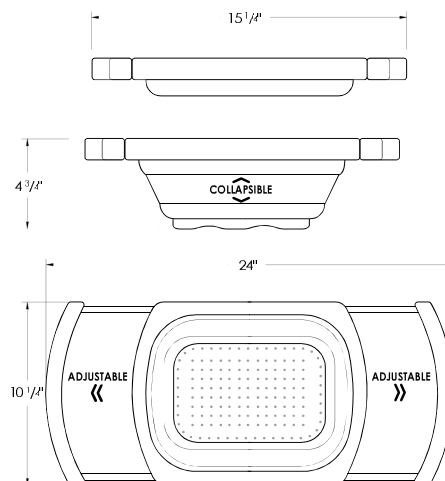

COLLAPSIBLE OVER THE SINK COLANDER

A-905

SILICONE COLLAPSIBLE

DIMENSIONS

COLOUR

RED

FOOD-SAFE

FDA APPROVED SILICONE

SILICONE BPA-FREE

PRODUCT DIMENSIONS

Length (L)	15 1/4"
Width (W)	10 1/4"
Depth (D)	4 3/4"

SPACE SAVER

COLLAPSIBLE DESIGN IS THE PERFECT SOLUTION TO SMALL KITCHEN AND CROWDED CUPBOARD.

DRAINS WATER FAST

THE HOLES IN THIS COLANDER ARE SMALL ENOUGH THAT IT IS THE IDEAL SIZE NEEDED.

MATÉRIEL

SILICONE SANS BPA

DIMENSIONS DU PRODUIT

Longueur (L)	15 1/4"
Largeur (l)	10 1/4"
Profondeur (P)	4 3/4"

GAIN D'ESPACE

LA CONCEPTION PLIABLE EST LA SOLUTION PARFAITE POUR LES PETITES CUISINES ET LES ARMOIRES ENCOMBRÉES.