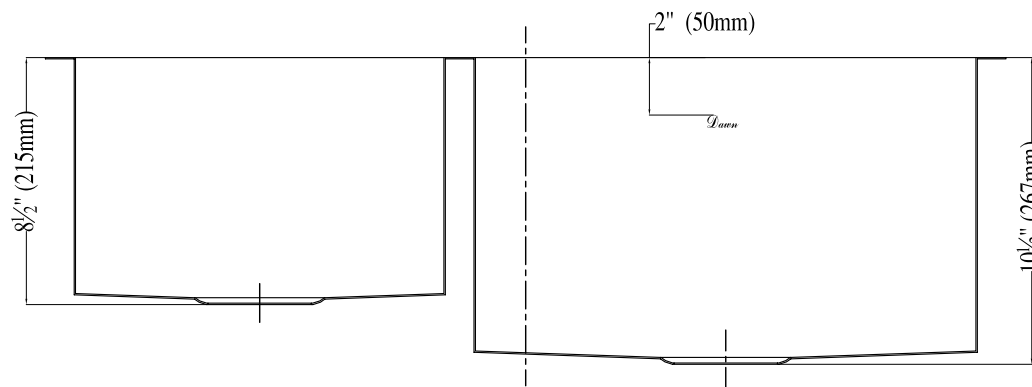

Model No: DSQ311815L  
Overall size:  
33" X 20 1/2" X 10 1/2" (B), 8 1/2" (S)

FEATURES:  
Type 304 stainless steel  
18 Gauge thickness  
Satin finish.

INSTALLATION  
Undermount installation  
Supplied With Cutout  
template.