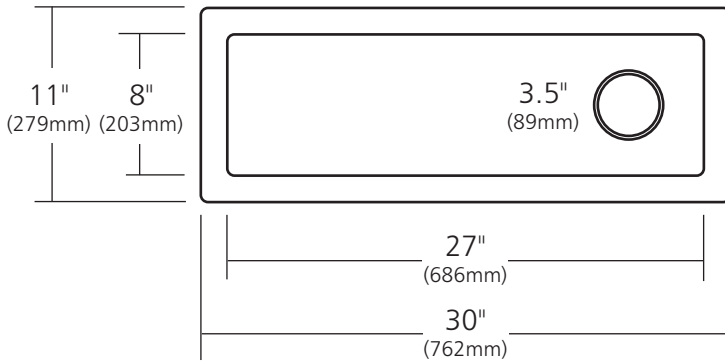

SPECIFICATIONS

RIO CHICO

CPS210- Antique
CPS510- Brushed Nickel

PRODUCT DETAILS

- 30" x 11" x 5.5" OD (762mm x 279mm x 140mm)
- 27" x 8" x 5.25" ID (686mm x 203mm x 133mm)
- Basin Depth: 3.25" (83mm) to 5.25" (133mm)
- Hand hammered 16 gauge recycled copper
- 3.5" (89mm) drain opening
- Dimensions are not exact and may vary $\pm 1/2"$ (13mm)

- UPC/cUPC compliant

IMPORTANT

Due to the handcrafted nature of this product, it will vary in finish, texture, hammering, and other details. Dimensions may vary up to 1/2" (13mm). We strongly recommend waiting for the actual product before making any installation cuts.