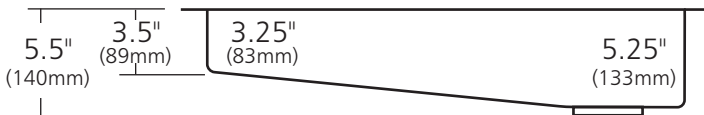

SPECIFICATIONS

RIO CHICO

CPS210- Antique
CPS510- Brushed Nickel

PRODUCT DETAILS

- 30" x 11" x 5.5" OD (762mm x 279mm x 140mm)
- 27" x 8" x 5.25" ID (686mm x 203mm x 133mm)
- Basin Depth: 3.25" (83mm) to 5.25" (133mm)
- Hand hammered 16 gauge recycled copper
- 3.5" (89mm) drain opening
- Dimensions are not exact and may vary $\pm 1/2"$ (13mm)

- UPC/cUPC compliant

IMPORTANT

Due to the handcrafted nature of this product, it will vary in finish, texture, hammering, and other details. Dimensions may vary up to 1/2" (13mm). We strongly recommend waiting for the actual product before making any installation cuts.