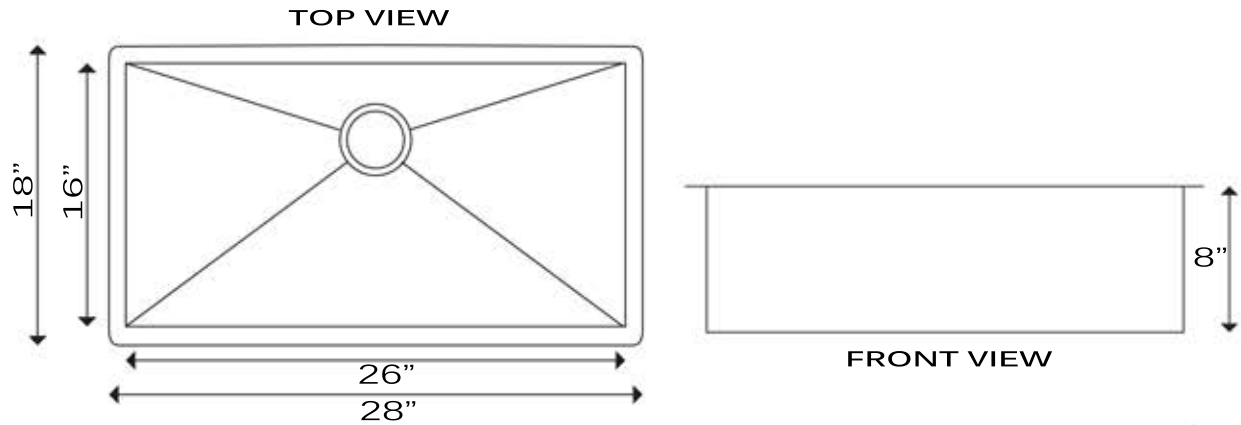

Pro Series Collection
Premium Stainless Steel
Zero Radius Pro Undermount Kitchen Sink

MODEL:
ZR2818-8-16

Overall Dimensions	Large Bowl	Bowl Depth	Bottom Grid/s	Reverse Model
28" X 18"	26" x 16"	8"	BG2616	NA

FEATURES

- Premium 304, 16 gauge Stainless Steel Kitchen Sink
- 8" Bowl Depth
- Brushed Satin Finish
- Limited Lifetime Manufacturers Warranty
- Insulated to Reduce Condensation
- Rubber Padding is Applied for Noise Reduction