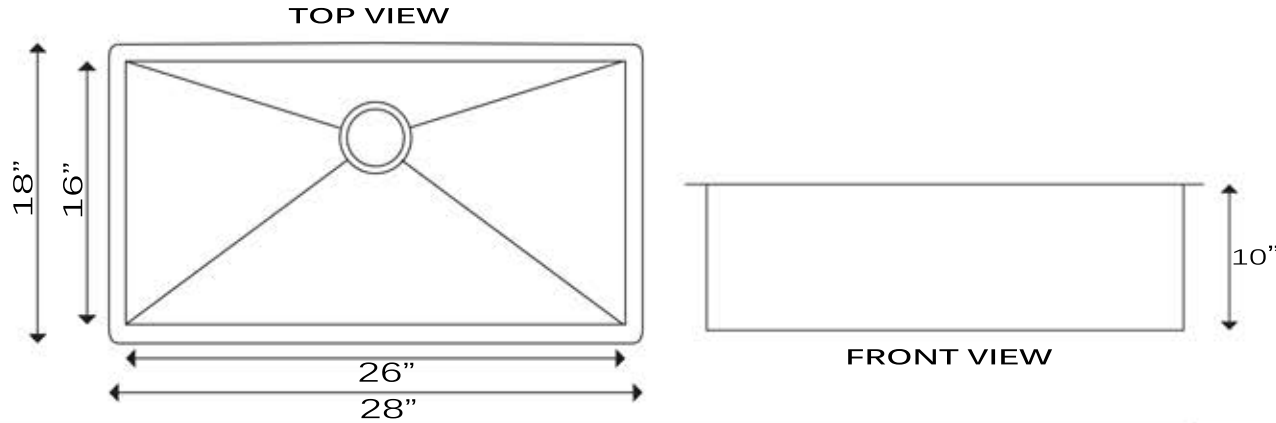

Pro Series Collection
Premium Stainless Steel
Zero Radius Pro Undermount Kitchen Sink

MODEL:
ZR2818-16

Overall Dimensions	Large Bowl	Bowl Depth	Bottom Grid/s	Reverse Model
28" X 18"	26" x 16"	10"	BG2616	NA

FEATURES

- Premium 304, 16 gauge Stainless Steel Kitchen Sink
- 10" Bowl Depth
- Brushed Satin Finish
- Limited Lifetime Manufactures Warranty
- Insulated to Reduce Condensation
- Rubber Padding is Applied for Noise Reduction