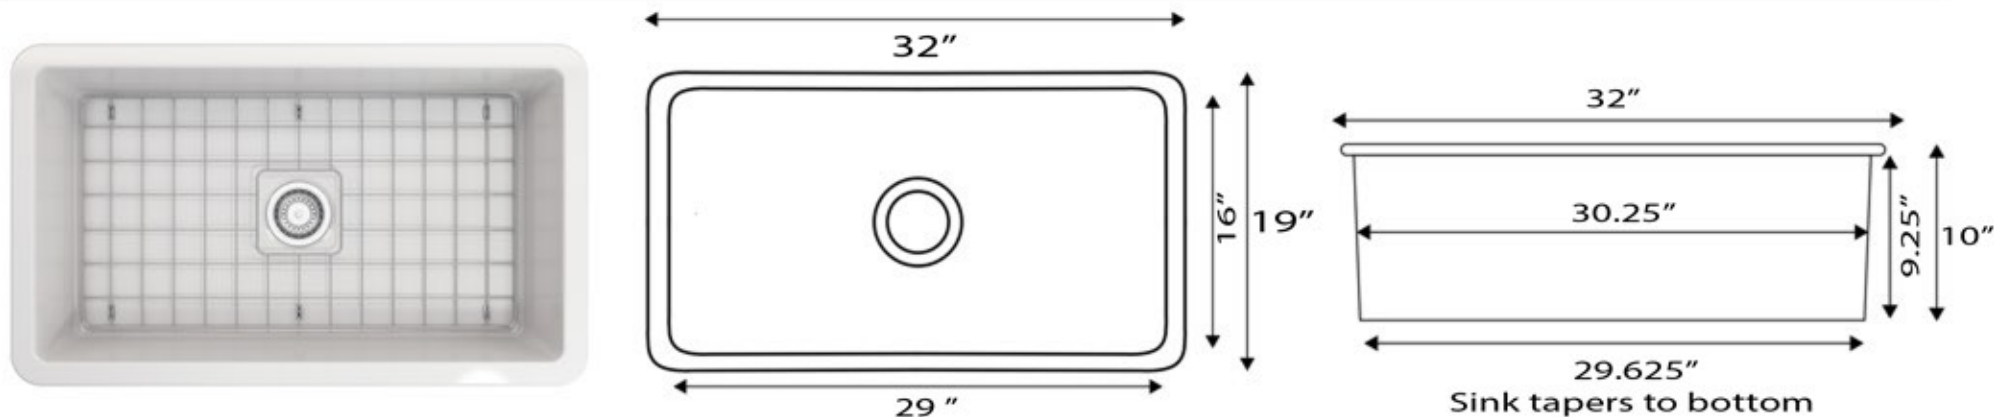

Cape Collection
Premium Fireclay Dualmount Kitchen Sink

MODEL:

Wellfleet-3218W

Overall Dimensions	Interior Bowl	Compatible Grid	Bowl Depth	Drain Dimensions
32" x 19" x 10"	29" X 16" Top of bowl	Included	9.25"	3.5" Opening

Please Be Advised

- (Nominal Dimensions*) Actual Dimensions may vary by 1/4"
- Template Not included
- Installation Type: Undermount
- Mounting hardware not included - Professional Installation Only

FEATURES