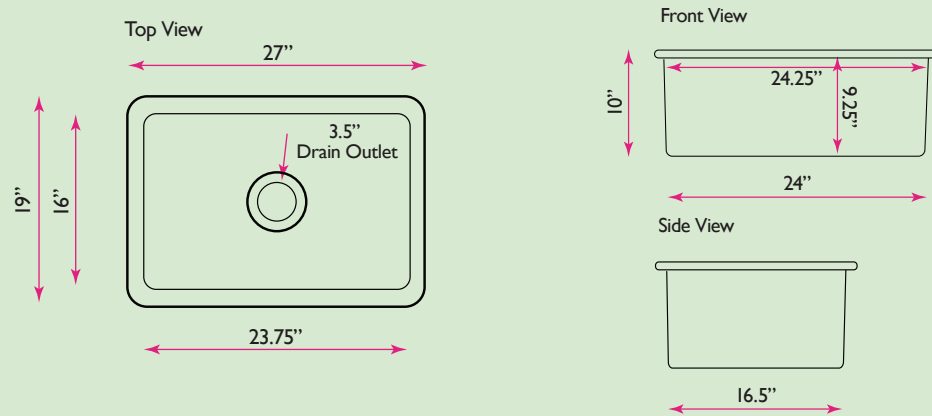

Cape Collection

27 Inch Undermount Fireclay Kitchen Sink

Nantucket

S I N K S

model:

WELLFLEET-2719W

www.NantucketSinksUSA.com

info@nantucketsinksusa.com

SPECS

OVERALL DIMENSIONS	INTERIOR BOWL	INT. BOWL DEPTH	COMPATIBLE GRID(S)	DRAIN DIMENSIONS
27" x 19" x 10"	23.75" x 16"	9.25"	Included	3.5" Opening

FEATURES:

- Fireclay is hygienic, with a glazed surface that inhibits bacterial growth better than stainless steel
- Basket strainer drain and bottom grid included
- Finished glazed top edge, may be reveal mounted
- 5-Year warranty against fading
- Mounting hardware not included
- Undermount Installation
- Nominal Dimensions - actual dimensions may vary by .25"*
- Professional installation recommended
- Template not included