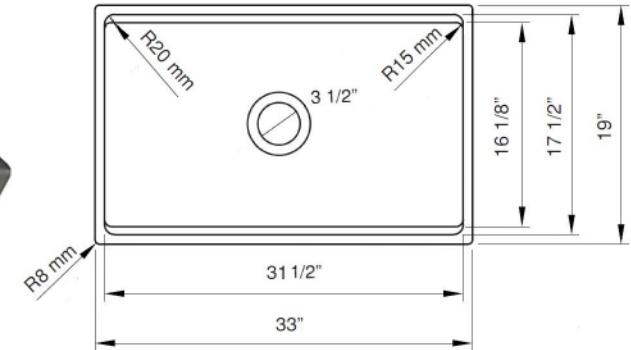

# Cape Collection

Premium Genuine Fireclay Reversible 33-Inch  
Workstation Farmhouse Apron Sink

Model: T-PS33W/T-PS33MB (Matte Black)

Top View

Overall Dimensions	Interior Bowl - Basin	Apron Height	Bowl Depth	Drain Dimensions
33" x 19" x 10"	31 1/2" x 17 1/2" x 8.875"	10"	8.875" at drain	3.5" Opening

## Features

- Grid, Drain & Cutting board included
- Built In ledge holds included cutting board
- Premium Fireclay Sink
- Exterior walls have slight 1/8" Taper
- Sloped basin for superior drainage
- Material is sound absorbing and stain-resistant
- Non-porous surface is hygienic and scratch resistant
- Nominal dimensions - may vary by .25"
- Due to sink thickness - may require an extended flange
- Requires Apron style base cabinet