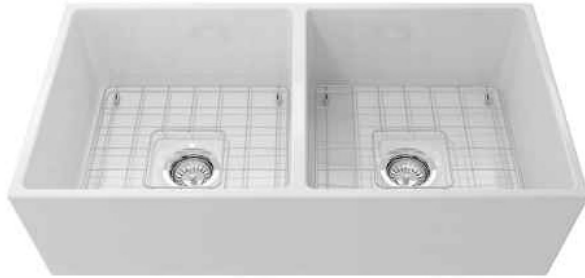

Cape Collection

Premium Fireclay Farmhouse Apron Sink

Nantucket

S I N K S

kitchensource.com

1.800.667.8721

model:

T-FCFS36-DBL

OVERALL DIMENSIONS	INTERIOR BOWL	APRON HEIGHT	INTERIOR BOWL DEPTH	DRAIN DIMENSIONS
36" x 19" x 10"	16.75" x 17.5" each	10"	8.5"	3.5" Opening

FEATURES:

- Fireclay Double Bowl Farmhouse Apron Sink
- Template Not Included
- Very Heavy 2 Person Lift Recommended
- Limited Warranty
- Includes Drains & Grids
- Nominal Dimensions, actual may vary up to .25"
- Apron base cabinet required