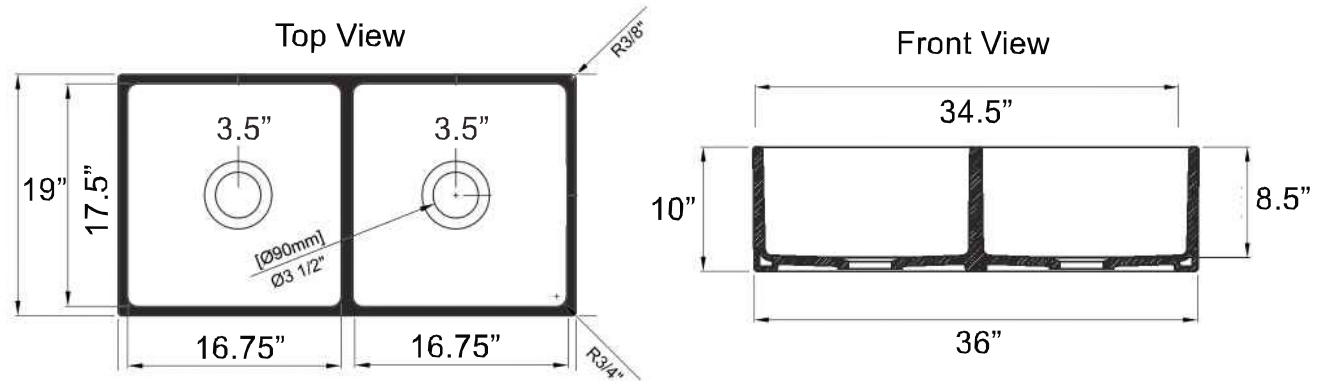

OVERALL DIMENSIONS	INTERIOR BOWL	APRON HEIGHT	INTERIOR BOWL DEPTH	DRAIN DIMENSIONS
36" x 19" x 10"	16.75" x 17.5" each	10"	8.5"	3.5" Opening

FEATURES:

- Fireclay Double Bowl Farmhouse Apron Sink
- Template Not Included
- Very Heavy 2 Person Lift Recommended
- Limited Warranty
- Includes Drains & Grids
- Nominal Dimensions, actual may vary up to .25"
- Apron base cabinet required