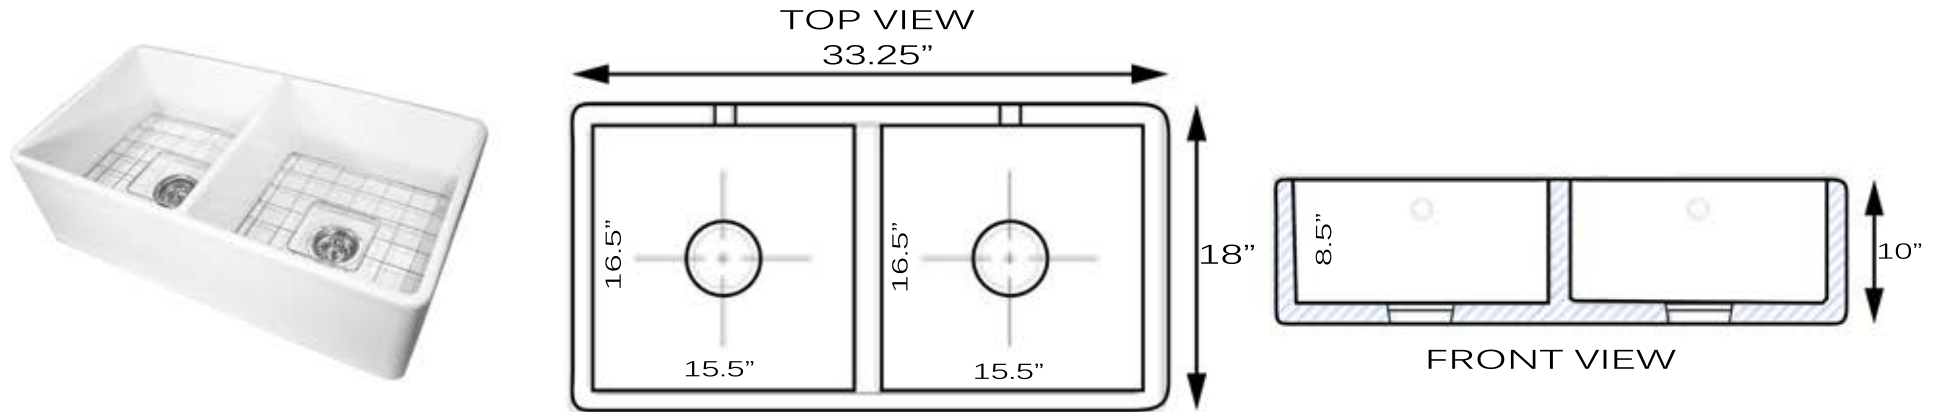

Fireclay Collection

Premium Fireclay Farmhouse Apron Sink

MODEL:
T-FCFS33-DBL

Overall Dimensions	Interior Bowls	Apron Height	Bowl Depth	Drain Dimensions
33.25" x 18"	15.5" x 16.6"	10"	8.5"	3.5" Opening

Please Be Advised

- (Nominal Dimensions*) Actual Dimensions may vary by 1/4"
- Template Not included
- Custom Cabinet Required
- **Very Heavy** 2 Person lift Recommended

FEATURES

- Premium Fireclay Sink
- Includes Grid and Drain
- Made in Turkey
- Limited Warranty