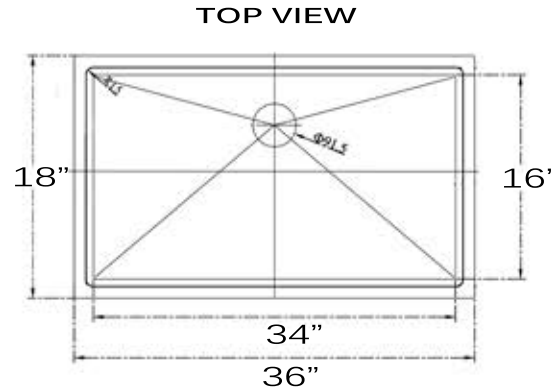

**Pro Series Collection**  
**Premium Stainless Steel**  
**Small Radius Pro Undermount Kitchen Sink**

**MODEL:**  
**SR3618-16**

Overall Dimensions	Large Bowl	Bowl Depth	Bottom Grid/s	Reverse Model
36" x 18"	34" x 16"	10"	BG3618	NA