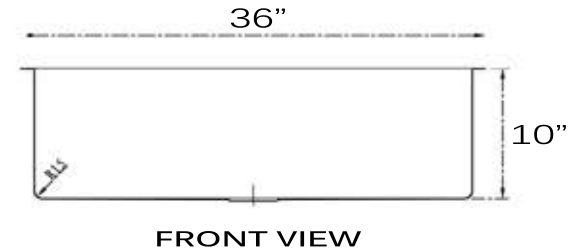

**Pro Series Collection**  
**Premium Stainless Steel**  
**Small Radius Pro Undermount Kitchen Sink**

**MODEL:**  
**SR3618-16**

Overall Dimensions	Large Bowl	Bowl Depth	Bottom Grid/s	Reverse Model
36" x 18"	34" x 16"	10"	BG3618	NA

**FEATURES**

- Premium 304, 16 gauge Stainless Steel Kitchen Sink
- 10" Bowl Depth
- Brushed Satin Finish
- Limited Lifetime Manufactures Warranty
- Insulated to Reduce Condensation
- Rubber Padding is Applied for Noise Reduction