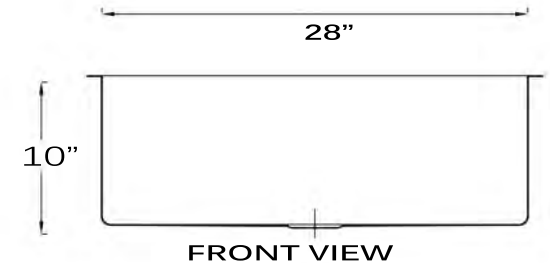

Pro Series Collection
 Premium Stainless Steel
 Small Radius Pro Undermount Kitchen Sink

MODEL:
SR3018

Overall Dimensions	Large Bowl	Bowl Depth	Bottom Grid/s	Reverse Model
30" x 18"	28" x 16"	10"	BG-SR3018	NA