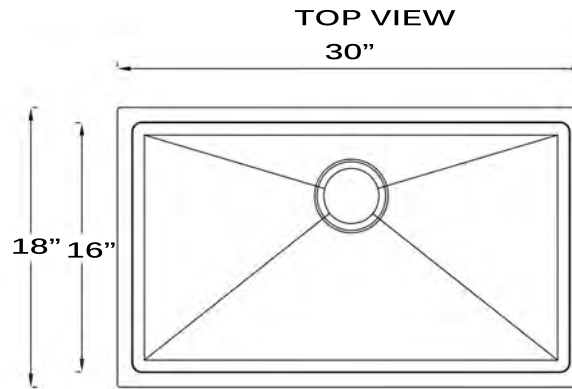

Pro Series Collection
 Premium Stainless Steel
 Small Radius Pro Undermount Kitchen Sink

MODEL:
SR3018

Overall Dimensions	Large Bowl	Bowl Depth	Bottom Grid/s	Reverse Model
30" x 18"	28" x 16"	10"	BG-SR3018	NA

FEATURES

- Premium 304, 16 gauge Stainless Steel Kitchen Sink
- 10" Bowl Depth
- Brushed Satin Finish
- Limited Lifetime Manufacturers Warranty
- Insulated to Reduce Condensation
- Rubber Padding is Applied for Noise Reduction