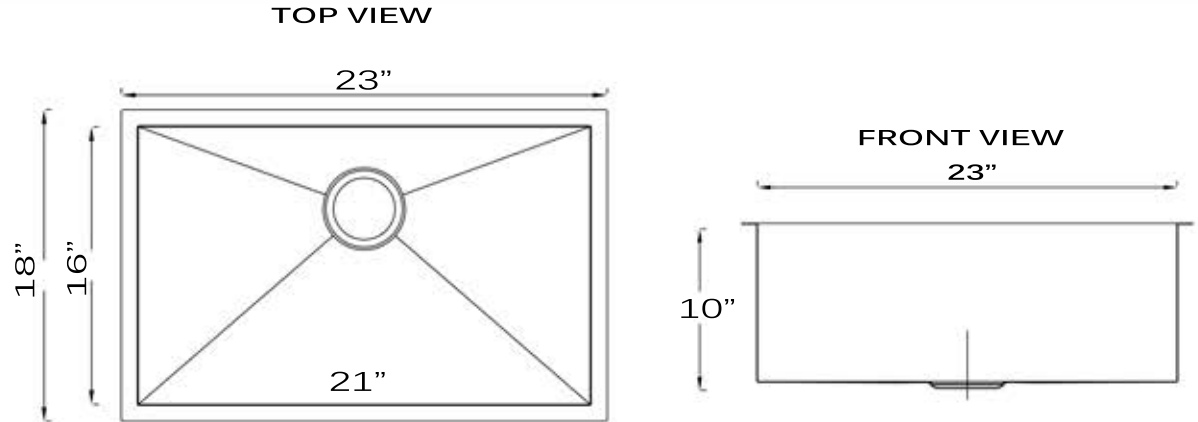

**Pro Series Collection**  
**Premium Stainless Steel**  
**Small Radius Pro Undermount Kitchen Sink**

**MODEL:**  
**SR2318**

Overall Dimensions	Large Bowl	Bowl Depth	Bottom Grid/s	Reverse Model
23" X 18"	21" x 16"	10"	BG-SR2318	NA

**FEATURES**

- Premium 304, 16 gauge Stainless Steel Kitchen Sink
- 10" Bowl Depth
- Brushed Satin Finish
- Limited Lifetime Manufacturers Warranty
- Insulated to Reduce Condensation
- Rubber Padding is Applied for Noise Reduction