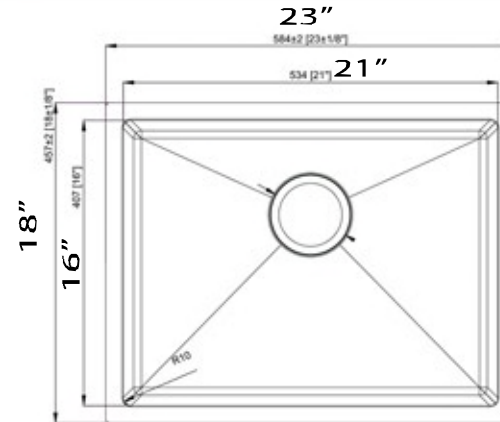

**Pro Series Collection**  
 Premium Stainless Steel  
 Small Radius Pro Undermount Kitchen Sink

**∴kitchensource.com**  
 ☎ 1.800.667.8721

**MODEL:**  
**SR2318-12-16**

Overall Dimensions	Interior Bowl	Bowl Depth	Available Grid	Drain Opening
23" X 18"	21" x 16"	12"	BG-SSPRO2318	3.5"