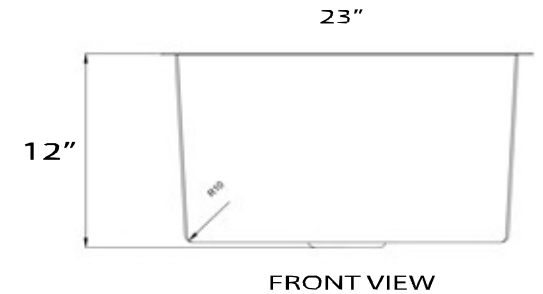

**Pro Series Collection**  
 Premium Stainless Steel  
 Small Radius Pro Undermount Kitchen Sink

**∴kitchensource.com**  
 ☎ 1.800.667.8721

**MODEL:**  
**SR2318-12-16**

Overall Dimensions	Interior Bowl	Bowl Depth	Available Grid	Drain Opening
23" X 18"	21" x 16"	12"	BG-SSPRO2318	3.5"