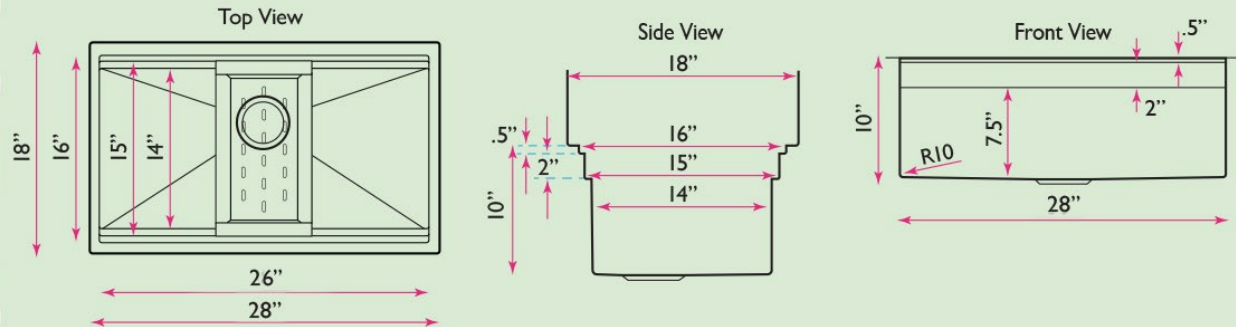

Pro Series Collection

28 Inch Large Prep Station Single Bowl Undermount
Stainless Steel Kitchen Sink (Small Radius)

Nantucket

S I N K S

kitchensource.com
1.800.667.8721

model:

SR-PS2-2818-16

SPECS

OVERALL DIMENSIONS	INTERIOR BOWL	INTERIOR LEDGE DIMENSIONS	BOWL DEPTH	BOTTOM GRID
28" x 18" x 10"	26" x 14"	26" x 16"; 26" x 15"	10"	Included

FEATURES:

- Premium 304, 16 gauge stainless steel kitchen sink
- Colander drain, colander, cutting board and grid included
- Colander (fits 15" ledge)
- Cutting board (fits 16" ledge)
- Brushed satin finish
- Limited lifetime manufacturer's warranty
- Insulated to reduce condensation
- Rubber padding is applied for noise reduction
- Undermount installation