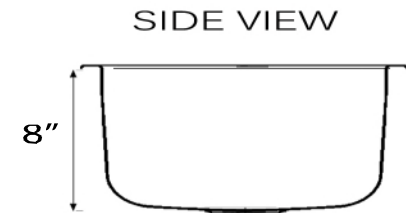

Brightwork Home Collection

18 Gauge Hand Hammered
Bar/Prep Undermount/Topmount Sink

kitchensource.com
1.800.667.8721

**MODEL:
RS15-SS**

Overall Dimensions	Interior Bowl	Drain Opening	Overflow	Drain position
15" Diameter	13" Diameter	3.5"	No	Center

FEATURES

- 18 Gauge Stainless Steel
- 3.5" Drain Diameter Opening (drain not included)
- Can be overmounted or undermounted
- Special Care Required
- Hand Hammered - variations will exist

**Nominal Dimensions - Actual May Vary by up to .25"