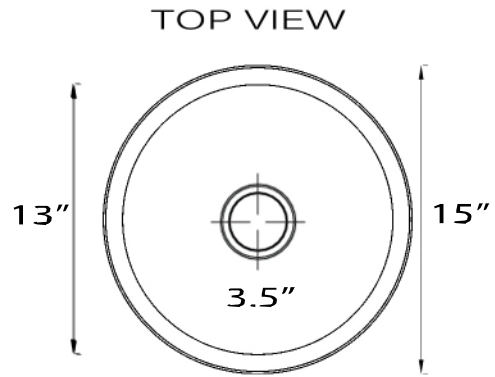

Brightwork Home Collection

18 Gauge Hand Hammered
Bar/Prep Undermount/Topmount Sink

kitchensource.com
1.800.667.8721

**MODEL:
RS15-SS**

Overall Dimensions	Interior Bowl	Drain Opening	Overflow	Drain position
15" Diameter	13" Diameter	3.5"	No	Center

FEATURES

- 18 Gauge Stainless Steel
- 3.5" Drain Diameter Opening (drain not included)
- Can be overmounted or undermounted
- Special Care Required
- Hand Hammered - variations will exist

**Nominal Dimensions - Actual May Vary by up to .25"