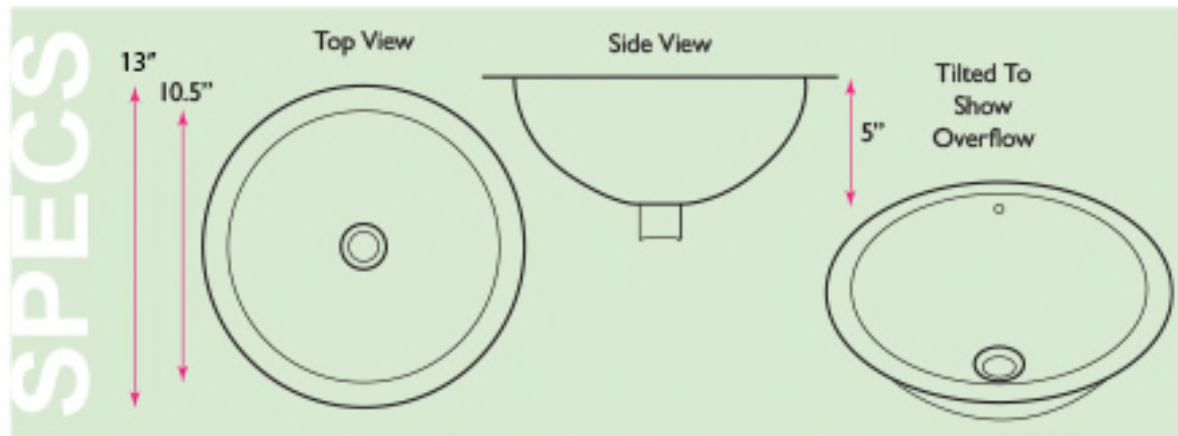

Brightwork Collection

Hand Hammered Stainless Steel Round Undermount
Bathroom Sink With Overflow

Nantucket

S I N K S

model:

ROS-OF

OVERALL DIMENSIONS	INTERIOR BOWL	EXTERIOR HEIGHT	INTERIOR BOWL DEPTH	DRAIN OPENING
13" Diameter	10.5" Diameter	7"	5"	1.75" Opening

FEATURES:

- Premium 18 Gauge, Stainless Steel bathroom sink
- With overflow
- As with all stainless may patina - polishing will bring back luster
- Special care & maintenance required
- Nominal dimensions - actual may vary up to .25"
- Professional installation recommended
- Fits a 21" cabinet base minimum