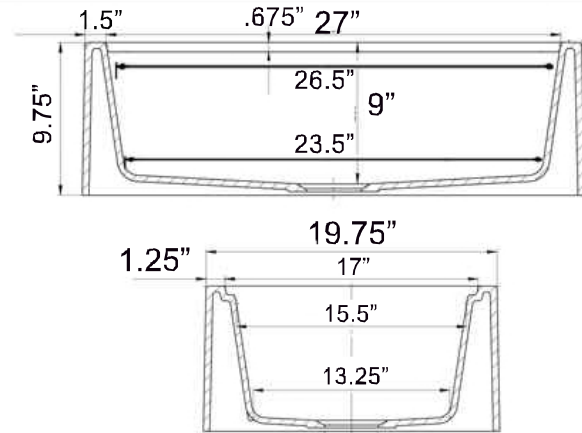

Plymouth Collection

Premium Granite Composite Farmhouse Apron Sink
Workstation with included Cutting Board

MODEL:
PR3020-APS-BL

| Overall Dimensions | Interior Bowl Opening | Apron Height | Bowl Depth | Drain Dimensions |
|-------------------------|---|--------------|------------|-----------------------|
| 29.75" x 19.75" x 9.75" | 27" x 17" top edge 26.5" x 15.5" basin | 9.75" | 9" | 3.5" - drain included |

Features

- Apron or custom base cabinet required
- Reversible design - 2 corner radius options
- Stainless Steel Roll Up Mat (RUM165) included
- Wood Cutting board Included
- Due to sink thickness - may require an extended flange
- Material is sound absorbing and stain resistant
- Non-porous surface is hygienic and scratch resistant
- Inside basin is sloped for superior drainage
- included matching disposal flange and basket strainer.