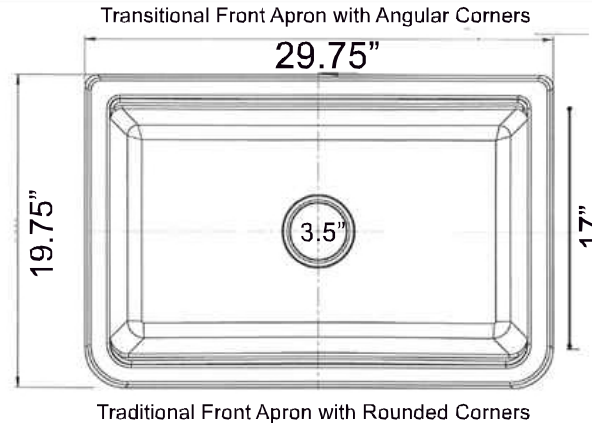

Plymouth Collection

Premium Granite Composite Farmhouse Apron Sink
Workstation with included Cutting Board

MODEL:
PR3020-APS-BL

| Overall Dimensions | Interior Bowl Opening | Apron Height | Bowl Depth | Drain Dimensions |
|-------------------------|---|--------------|------------|-----------------------|
| 29.75" x 19.75" x 9.75" | 27" x 17" top edge 26.5" x 15.5" basin | 9.75" | 9" | 3.5" - drain included |

Features

- Apron or custom base cabinet required
- Reversible design - 2 corner radius options
- Stainless Steel Roll Up Mat (RUM165) included
- Wood Cutting board Included
- Due to sink thickness - may require an extended flange
- Material is sound absorbing and stain resistant
- Non-porous surface is hygienic and scratch resistant
- Inside basin is sloped for superior drainage
- included matching disposal flange and basket strainer.