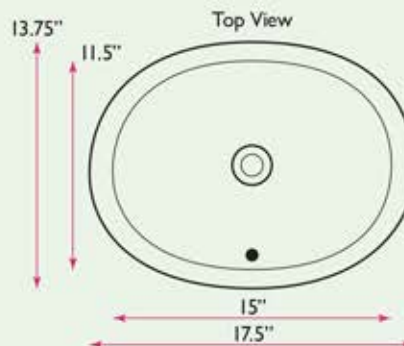

# Brightwork Home Collection

Hammered Stainless Steel Oval Undermount Bathroom Sink With Overflow

model:

**OVS-OF**

**Nantucket**  
S I N K S

www.NantucketSinksUSA.com  
info@nantucketsinksusa.com

SPECS

OVERALL DIMENSIONS	INTERIOR BOWL	BOWL DEPTH	DRAIN OPENING	OVERFLOW
17.5" x 13.75"	15" x 11.5"	7.375"(ext.); 5"(int.)	1.5" Opening	Yes

## FEATURES:

- Premium Stainless Steel bathroom sink
- With Overflow
- 18 Gauge
- Interior damp
- Hand hammered, individual variations will exist
- Limited manufacturer's warranty
- Nominal Dimensions - actual may vary by 1/4"
- Fits a 21" cabinet base minimum
- Professional installation recommended