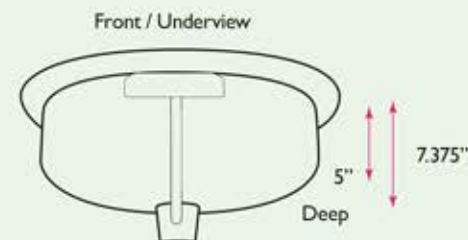

# Brightwork Home Collection

Hammered Stainless Steel Oval Undermount Bathroom Sink With Overflow

model:

**OVS-OF**

**Nantucket**  
S I N K S

www.NantucketSinksUSA.com  
info@nantucketsinksusa.com

SPECS

OVERALL DIMENSIONS	INTERIOR BOWL	BOWL DEPTH	DRAIN OPENING	OVERFLOW
17.5" x 13.75"	15" x 11.5"	7.375"(ext.); 5"(int.)	1.5" Opening	Yes

## FEATURES:

- Premium Stainless Steel bathroom sink
- With Overflow
- 18 Gauge
- Interior damp
- Hand hammered, individual variations will exist
- Limited manufacturer's warranty
- Nominal Dimensions - actual may vary by 1/4"
- Fits a 21" cabinet base minimum
- Professional installation recommended