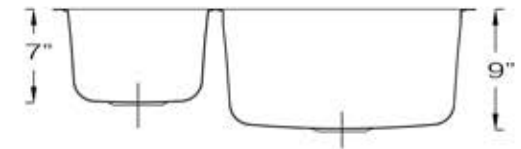

# Stainless Steel Premium Undermount Kitchen Sink

MODEL:  
**NS7030-R-16**

TOP VIEW

FRONT VIEW

Overall Dimensions	Large Bowl	Small Bowl	Bottom Grid/s	Bowl Depth
32.5" x 20.6875"	17.75" x 18.5"	11.4375" x 14.9375"	BG3121L, BG3121S	7", 9"
32.5" x 17.1875"				

## FEATURES

- Premium 304, 16 gauge Stainless Steel Kitchen Sink
- Large Bowl Depth 9", Small Bowl 7"
- Brushed Satin Finish
- Limited Lifetime Manufactures Warranty
- Insulated to Reduce Condensation
- Rubber Padding is Applied for Noise Reduction