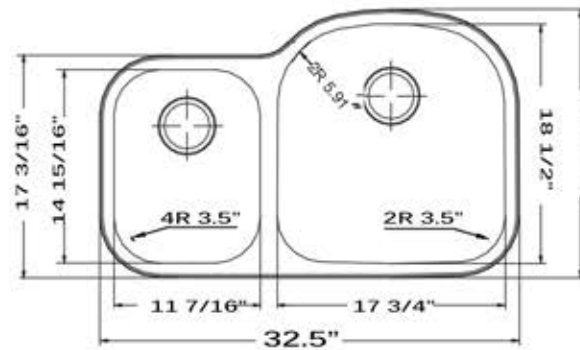

# Stainless Steel Premium Undermount Kitchen Sink

MODEL:  
**NS7030-R-16**

TOP VIEW

FRONT VIEW

Overall Dimensions	Large Bowl	Small Bowl	Bottom Grid/s	Bowl Depth
32.5" x 20.6875"	17.75" x 18.5"	11.4375" x 14.9375"	BG3121L, BG3121S	7", 9"
32.5" x 17.1875"				

## FEATURES

- Premium 304, 16 gauge Stainless Steel Kitchen Sink
- Large Bowl Depth 9", Small Bowl 7"
- Brushed Satin Finish
- Limited Lifetime Manufactures Warranty
- Insulated to Reduce Condensation
- Rubber Padding is Applied for Noise Reduction