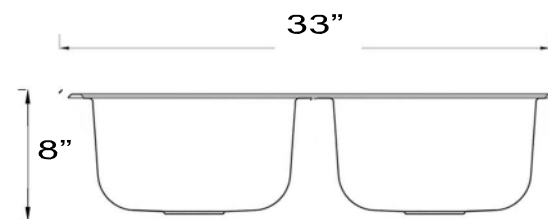

Madaket Collection

Premium Stainless Steel
Double Bowl Topmount Kitchen Sink

model: **NS3322-DE**

Nantucket

S I N K S

kitchensource.com

1.800.667.8721

FRONT VIEW

OVERALL DIMENSIONS	INTERIOR BOWL	BOWL DEPTH	DRAIN OPENING	DIVIDER WIDTH
33" x 22"	29" x 16" total 14" x 16" each	8"	3.5"	1" at center

FEATURES:

- Premium 304, 18 gauge Stainless Steel Kitchen Sink
- 8" Bowl Depth
- Brushed Satin Finish
- Limited Lifetime Warranty
- Insulated to Reduce Condensation
- Includes 2 Basket Strainer Drains
- cUPC certified

Project Name: _____

Architect / Contractor: _____

Job Notes: _____

_____

_____