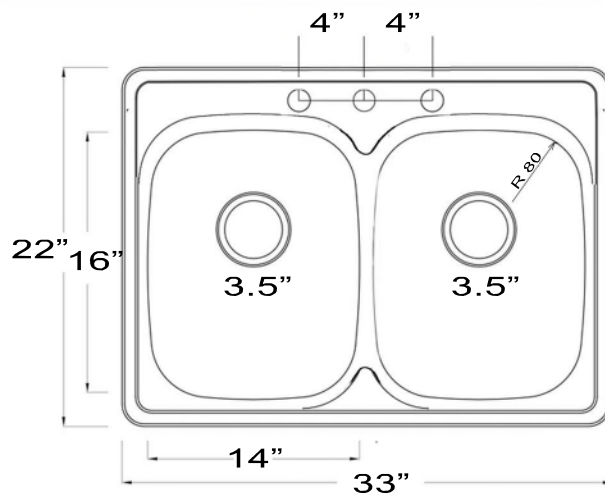

Madaket Collection

Premium Stainless Steel
Double Bowl Topmount Kitchen Sink

model: **NS3322-DE**

Nantucket

S I N K S

kitchensource.com

1.800.667.8721

FRONT VIEW

OVERALL DIMENSIONS	INTERIOR BOWL	BOWL DEPTH	DRAIN OPENING	DIVIDER WIDTH
33" x 22"	29" x 16" total 14" x 16" each	8"	3.5"	1" at center

FEATURES:

- Premium 304, 18 gauge Stainless Steel Kitchen Sink
- 8" Bowl Depth
- Brushed Satin Finish
- Limited Lifetime Warranty
- Insulated to Reduce Condensation
- Includes 2 Basket Strainer Drains
- cUPC certified

Project Name: _____

Architect / Contractor: _____

Job Notes: _____

_____

_____