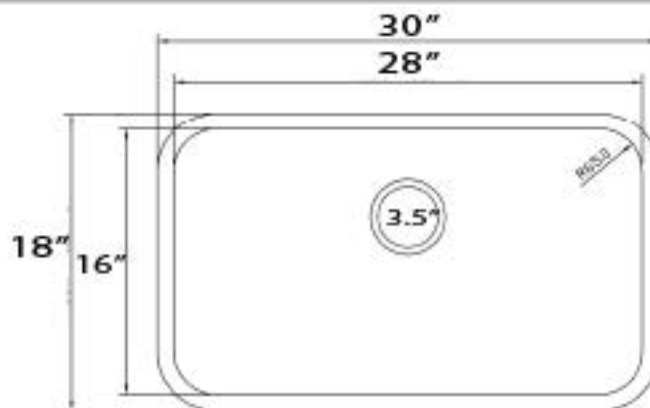

Sconset Collection
 Premium 16 Gauge Stainless Steel
 Undermount Kitchen Sink

MODEL:
 NS3018-10-16

Overall Dimensions	Interior Bowl	Bowl Depth	Bottom Grid	Drain Opening
30" x 18" x 10"	28" x 16"	10"	Included	3.5" Drain Included