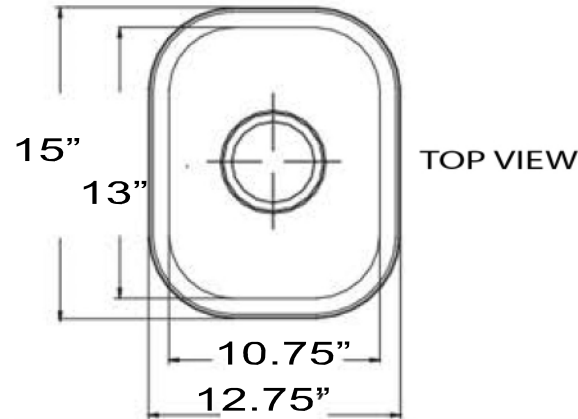

Quidnet Collection
Premium 18 Gauge Stainless Steel
Undermount Bar/Prep Sink

MODEL:
NS1512

Overall Dimensions	Interior Bowl	Bowl Depth	Bottom Grid	Drain Opening
15" x 12.75"	13" x 10.75"	7"	Not Available	3.5" Drain Included