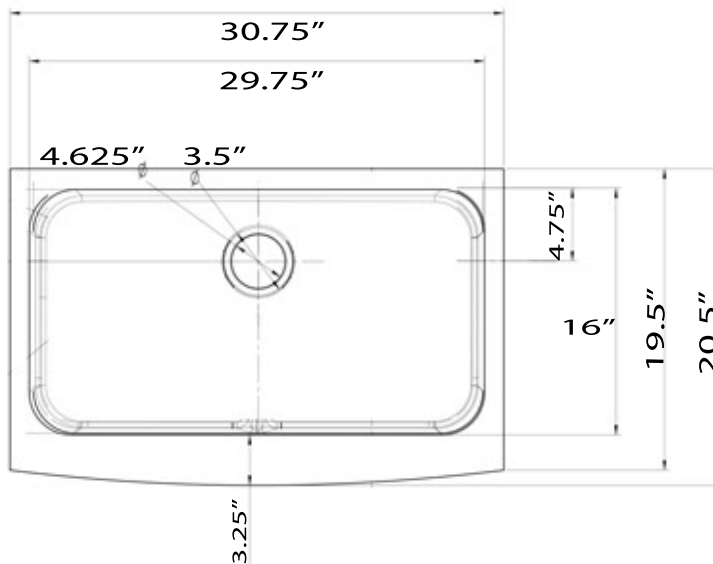

## Single Bowl Retrofit Farmhouse Apron Sink

MODEL:  
**NS-GSEZA32S**

Overall Dimensions	Interior Bowl	Apron Height	Compatible Grid	Drain Dimensions
30.75" x 20.5" x 9.375"	29.75" x 16" x 8.75"	6"	Included	3.5" Opening

### ATTENTION!

Designed for framed cabinets. The distance from cabinet top to the cabinet door must be greater than six inches.