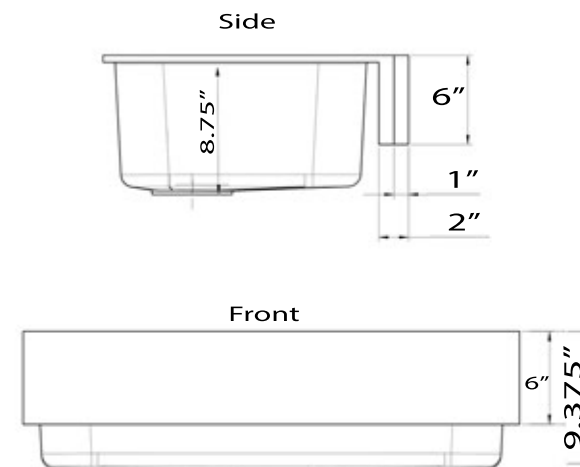

## Single Bowl Retrofit Farmhouse Apron Sink

MODEL:  
**NS-GSEZA32S**

Overall Dimensions	Interior Bowl	Apron Height	Compatible Grid	Drain Dimensions
30.75" x 20.5" x 9.375"	29.75" x 16" x 8.75"	6"	Included	3.5" Opening

### ATTENTION!

Designed for framed cabinets. The distance from cabinet top to the cabinet door must be greater than six inches.