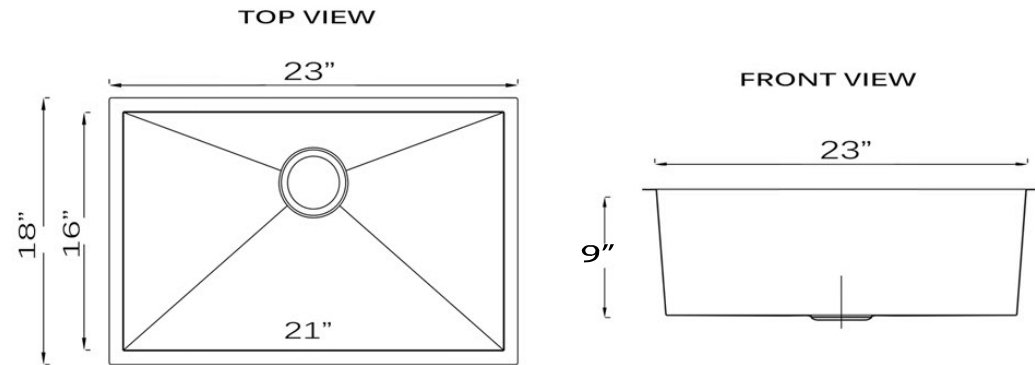

**Brightwork Collection**  
 Undermount Kitchen Sink / Laundry Sink

MODEL:  
**KSSH2318-9**

Overall Dimensions	Interior Dimensions	Bowl Height	Bowl Depth	Drain Dimensions
23" x 18"	21" x 16"	9"	9"	3.5" Opening

## Features

- Hand Hammered
- 3.5" drain opening
- Nominal dimensions may vary by .25"
- 16 gauge stainless steel
- 9" bowl depth
- Undermount installation
- Garbage Disposal Safe

PROJECT/ NAME:

ARCHITECT/CONTRACTOR: