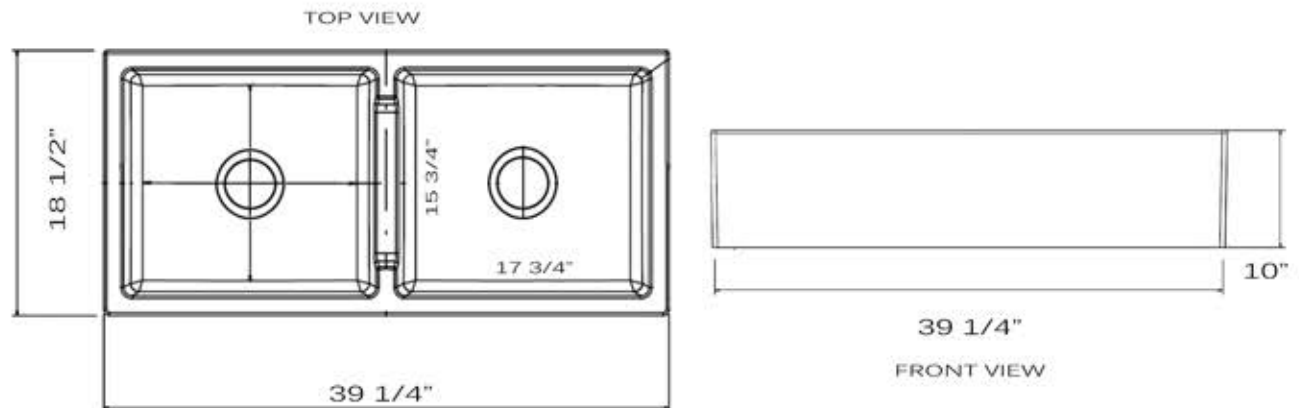

Cape Collection

Premium Fireclay Farmhouse Apron Sink

MODEL:
Hyannis-39-DBL

kitchensource.com
1.800.667.8721

Overall Dimensions	Interior Dimensions	Bowl Dimension	Apron Height	Drain Dimensions
39 1/4" x 18.5"	36" x 15 3/4" x 9"	15 3/4" x 17 3/4"	10"	3.5" Opening

Please Be Advised

- (Nominal Dimensions*) Actual Dimensions may vary by 1/4"
- Template Not included
- Custom Cabinet Required
- **Very Heavy 2 Person lift Recommended (185 lbs.)**

FEATURES

- Premium Fireclay Double Bowl Sink
- 9" Depth Bowl
- Made in Italy
- Limited Lifetime Warranty

Bottom is 7/8" thick, please visit our Fireclay FAQ page about extended flange/extension ferrule