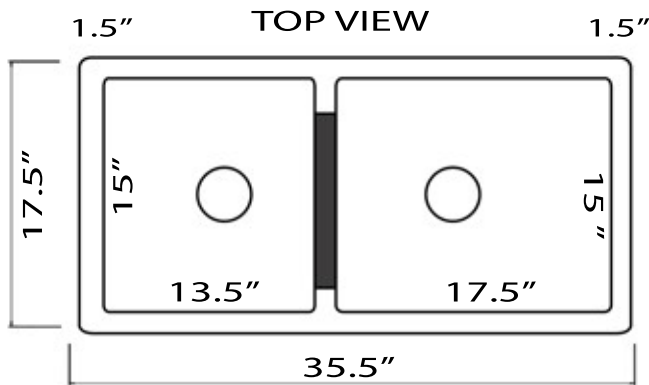

Cape Collection
Premium Fireclay Farmhouse Apron Sink

MODEL:
Hyannis-36-DBL

Plain apron, small bowl will be on left

Overall Dimensions	Interior Dimension	Bowl Dimensions	Height	Drain Dimensions
35.5" x 17.5" top 35" x 17" at base	33" x 15" x 8.75"	17.5" x 15" Large Bowl 13.5" x 15" Small Bowl	9.75" Apron 7.25" Low Divider	3.5" Opening

Please Be Advised

- (Nominal Dimensions*) Actual Dimensions may vary by 1/4"
- Ships LTL
- Custom Cabinet Required - Template not included
- Very Heavy 2 Person lift Recommended (177lbs.)

FEATURES

- Reversible Fireclay Double Bowl Sink
- Lower middle divider (in grey) = 7.25" High x 1.75" Wide
- Made in Italy
- Tapers 1/4 inch to bottom of sink