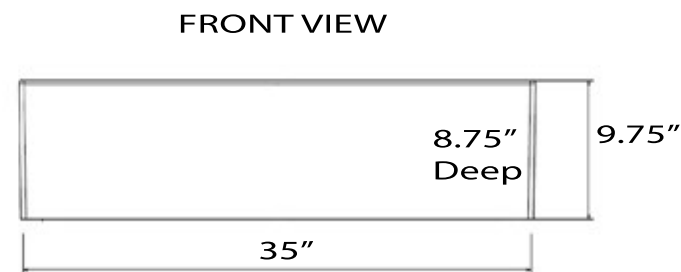

Cape Collection
Premium Fireclay Farmhouse Apron Sink

MODEL:
Hyannis-36-DBL

Plain apron, small bowl will be on left

Overall Dimensions	Interior Dimension	Bowl Dimensions	Height	Drain Dimensions
35.5" x 17.5" top 35" x 17" at base	33" x 15" x 8.75"	17.5" x 15" Large Bowl 13.5" x 15" Small Bowl	9.75" Apron 7.25" Low Divider	3.5" Opening

Please Be Advised

- (Nominal Dimensions*) Actual Dimensions may vary by 1/4"
- Ships LTL
- Custom Cabinet Required - Template not included
- Very Heavy 2 Person lift Recommended (177lbs.)

FEATURES

- Reversible Fireclay Double Bowl Sink
- Lower middle divider (in grey) = 7.25" High x 1.75" Wide
- Made in Italy
- Tapers 1/4 inch to bottom of sink