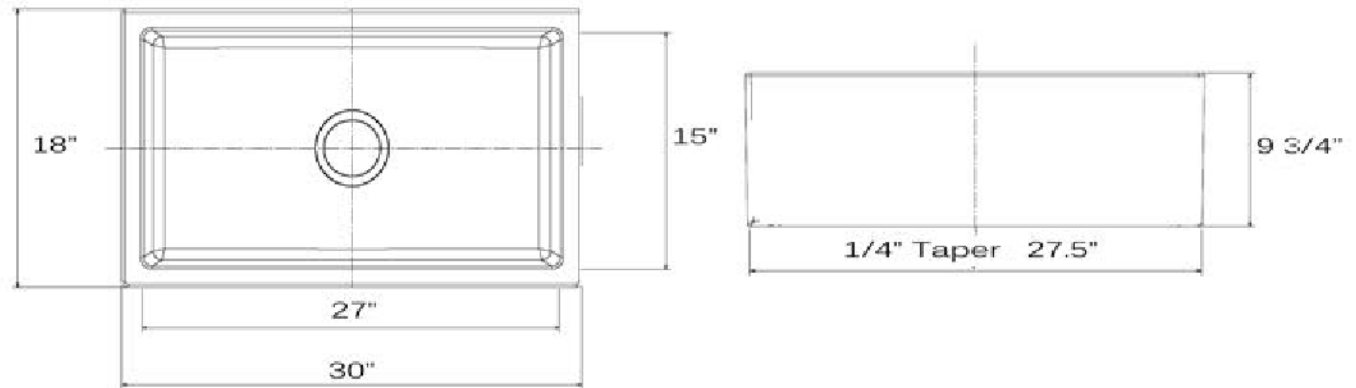

Cape Collection

Premium Fireclay Farmhouse Apron Sink

MODEL:
Hyannis-30

Overall Dimensions	Large Bowl	Apron Height	Bowl Depth	Drain Dimensions
30"x 18"	27"x 15"	10"	9"	3.5" Opening

Please Be Advised

- (Nominal Dimensions*) Actual Dimensions may vary by 1/4"
- Template Not included
- Custom Cabinet Required
- Very Heavy 2 Person lift Recommended

FEATURES

- Premium Fireclay Sink
- 9" Depth Bowl
- Made in Italy
- Limited Warranty
- cUPC approved

Bottom is 7/8" thick and may require an extended flange/ferrule .

PROJECT/ NAME:

ARCHITECT/CONTRACTOR:

MODEL: