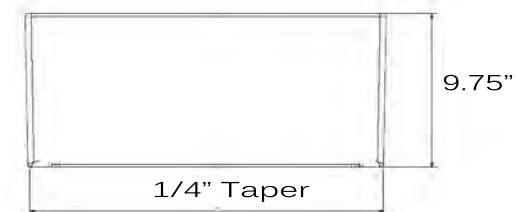

## Premium Fireclay Farmhouse Apron Sink

MODEL:  
**Hyannis-24**

**kitchensource.com**

1.800.667.8721

Overall Dimensions	Large Bowl	Apron Height	Bowl Depth	Drain Dimensions
24"x 18"	21"x 15"	9.75"	9"	3.5" Opening

### Please Be Advised

- (Nominal Dimensions\*) Actual Dimensions may vary by 1/4"
- Template Not included
- Custom Cabinet Required
- **Very Heavy** 2 Person lift Recommended