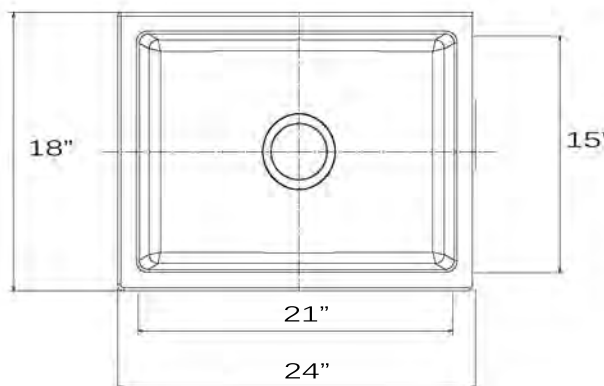

## Premium Fireclay Farmhouse Apron Sink

MODEL:  
**Hyannis-24**

**kitchensource.com**

1.800.667.8721

Overall Dimensions	Large Bowl	Apron Height	Bowl Depth	Drain Dimensions
24"x 18"	21"x 15"	9.75"	9"	3.5" Opening

### Please Be Advised

- (Nominal Dimensions\*) Actual Dimensions may vary by 1/4"
- Template Not included
- Custom Cabinet Required
- **Very Heavy** 2 Person lift Recommended