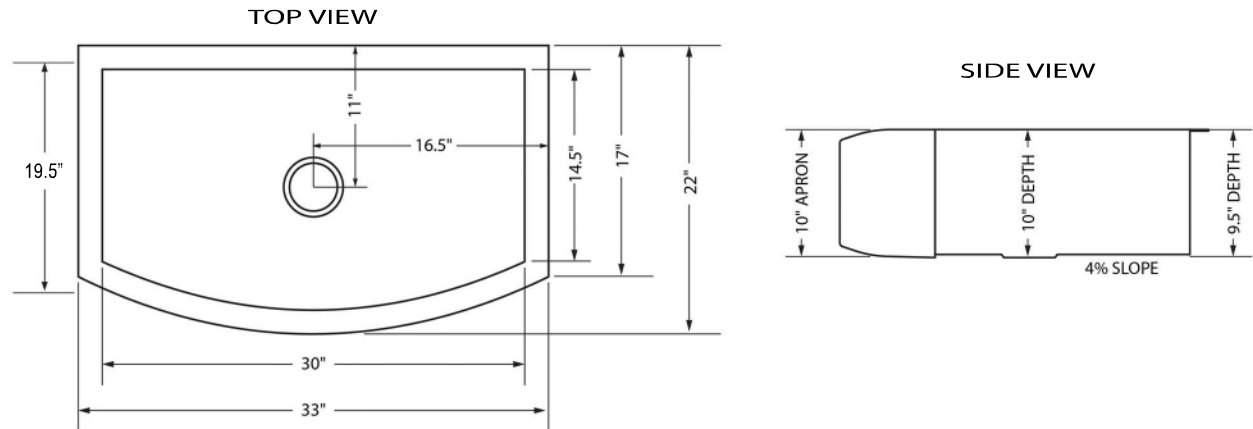

Brightwork Collection
Hand-Hammered Stainless Steel Farmhouse Apron Sink

MODEL:
FSSH3322

Overall Dimensions	Interior Bowl	Apron Height	Bowl Depth	Drain Dimensions
33" x 22" x 10"	30" X 14.5" SIDES 30" X 19.5" FRONT	10 "	9.5" - 10"	3.5" Opening

Please Be Advised

- (Nominal Dimensions*) Actual Dimensions may vary by 1/4"
- Template Not included
- Apron Base Cabinet Required - Minimum 36" recommended

FEATURES

- Premium 16 Gauge Stainless Steel Apron
- Hand Hammered Exterior Apron Front and Interior Bowl
- Limited Lifetime Warranty
- Drain is not included with sink