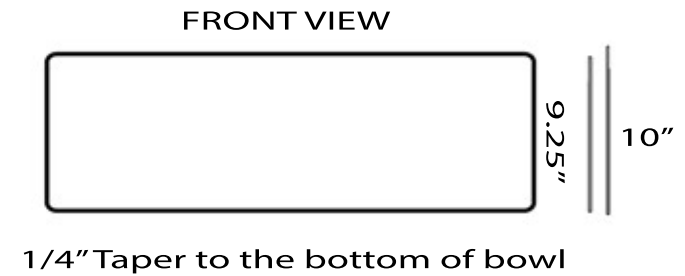

**Vineyard Collection**  
Premium Fireclay Farmhouse Apron Sink

MODEL:  
**FCFS3320S**

Overall Dimensions	Large Bowl	Apron Height	Bowl Depth	Drain Dimensions
33 x 20 x 10"	31.375" x 18.75"	10"	9.25"	3.5" Opening