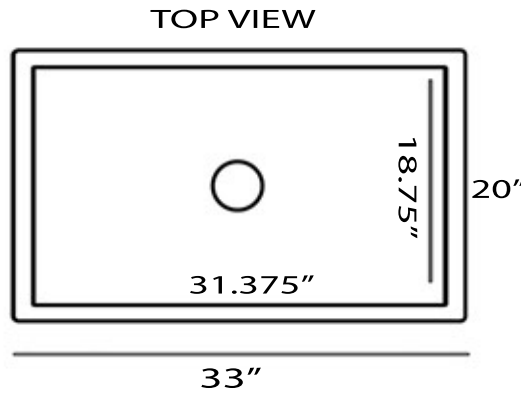

**Vineyard Collection**  
Premium Fireclay Farmhouse Apron Sink

MODEL:  
**FCFS3320S**

Overall Dimensions	Large Bowl	Apron Height	Bowl Depth	Drain Dimensions
33 x 20 x 10"	31.375" x 18.75"	10"	9.25"	3.5" Opening